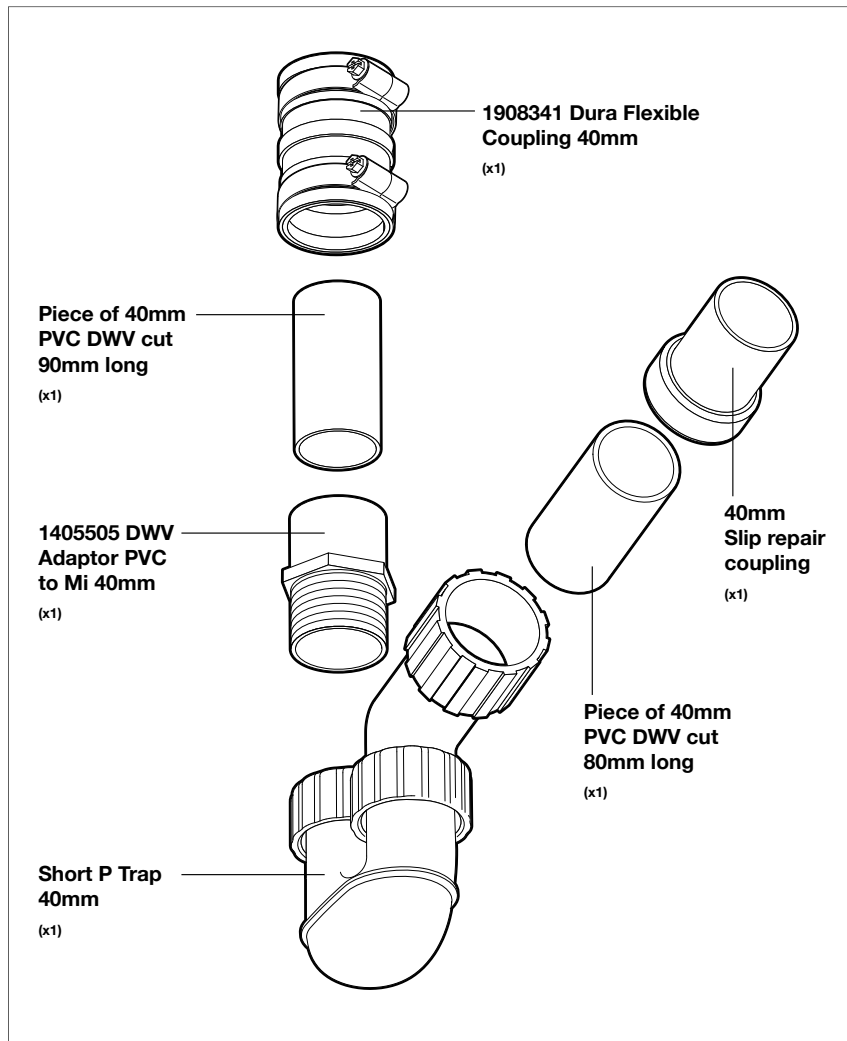

Reece code 103513  
Arco mini stops  
15 mm Lever handle Mini Stop

x3

PREINSTALLATION INSTRUCTIONS

Plumbers, please ensure a copy of the installation instructions is left with the end user for future reference