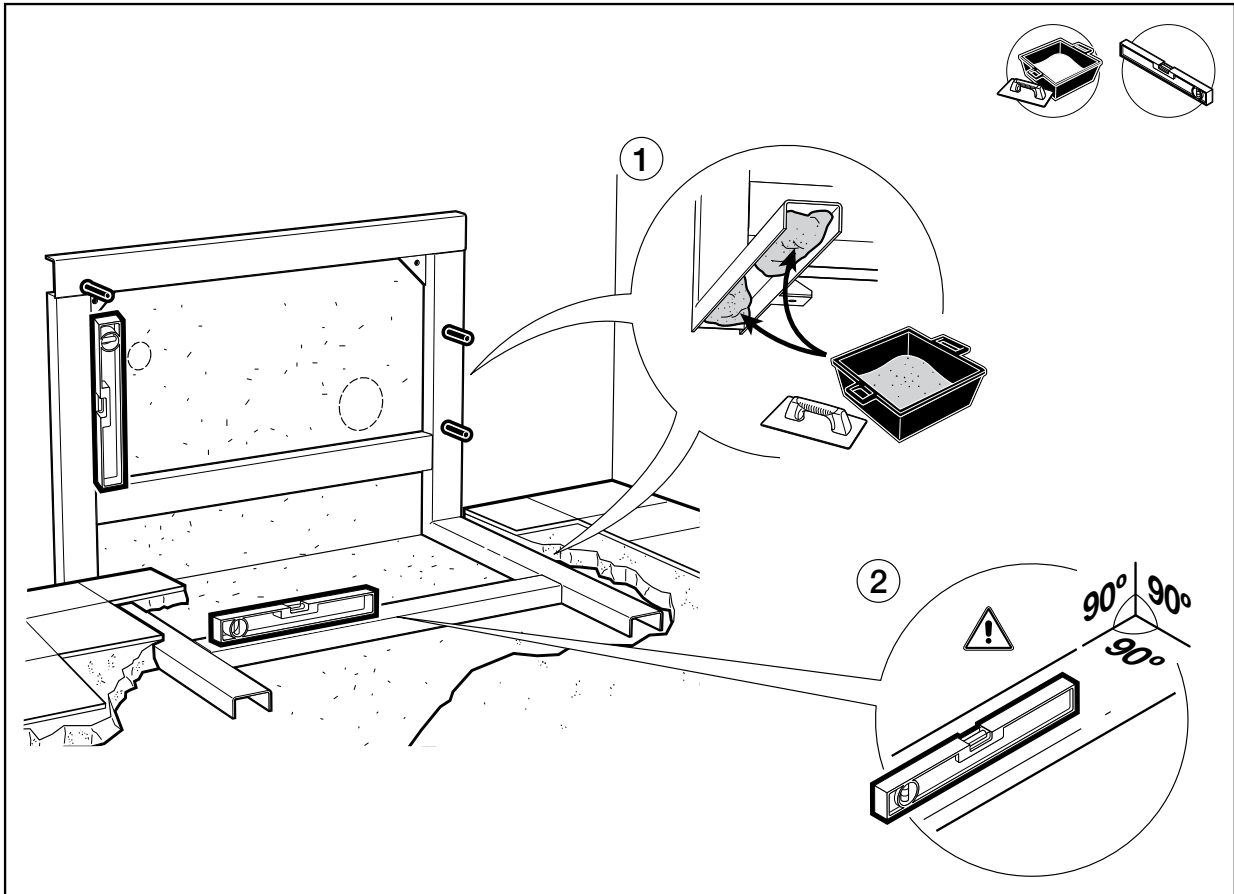

INSTALLATION INSTRUCTIONS - FRAME

Plumbers, please ensure a copy of the installation instructions is left with the end user for future reference