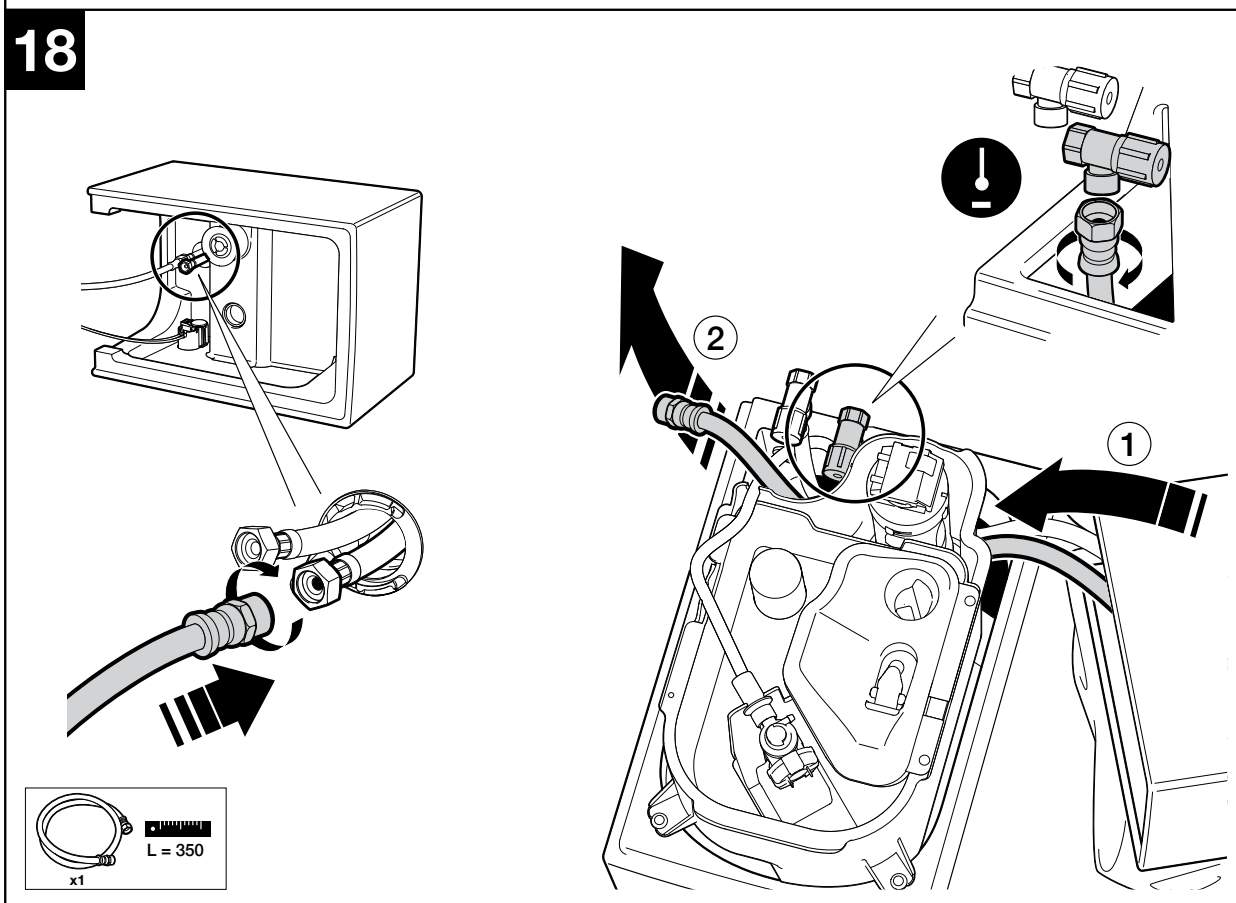

INSTALLATION INSTRUCTIONS

Plumbers, please ensure a copy of the installation instructions is left with the end user for future reference