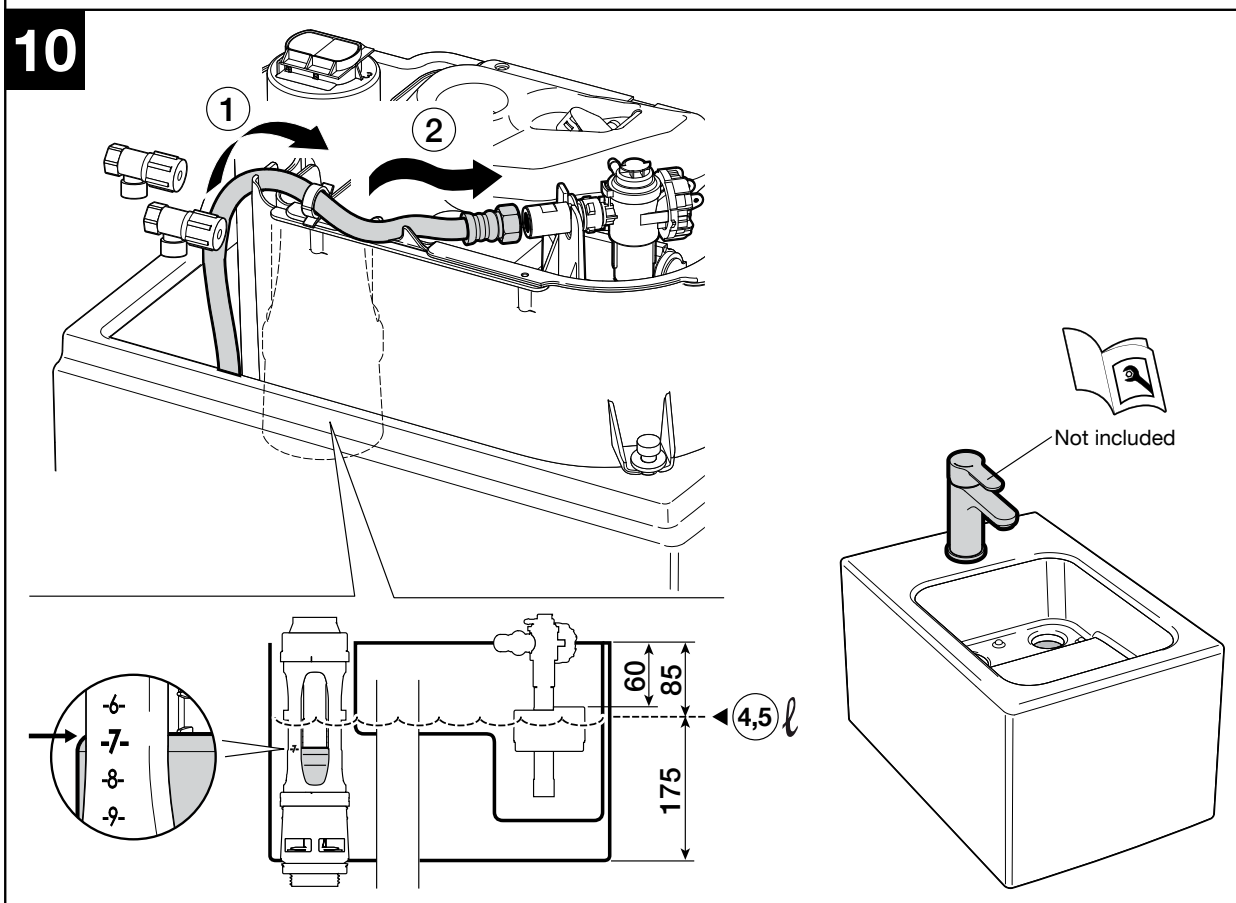

INSTALLATION INSTRUCTIONS

Plumbers, please ensure a copy of the installation instructions is left with the end user for future reference