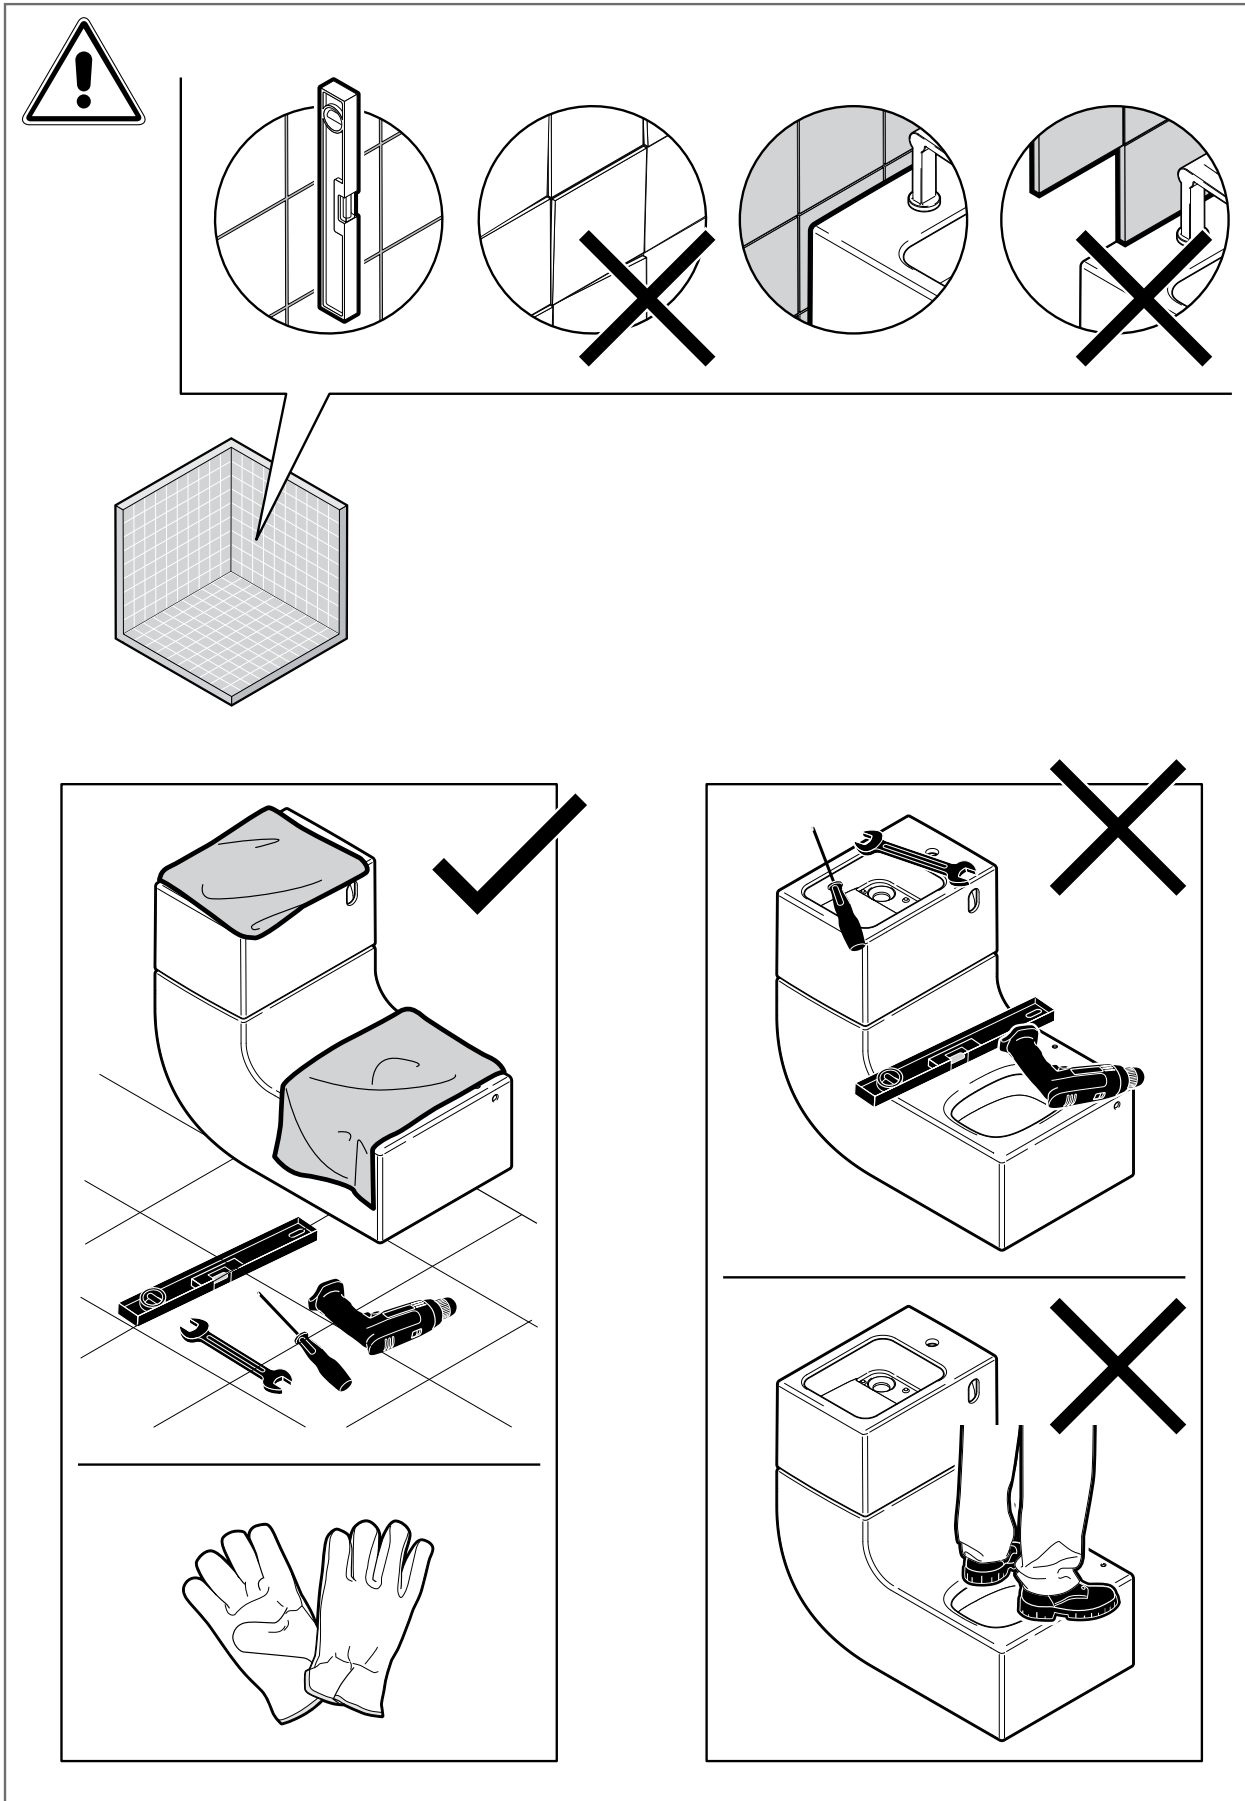

Reece code 103513  
Arco mini stops  
15 mm Lever handle Mini Stop

x3

PREINSTALLATION INSTRUCTIONS

Plumbers, please ensure a copy of the installation instructions is left with the end user for future reference