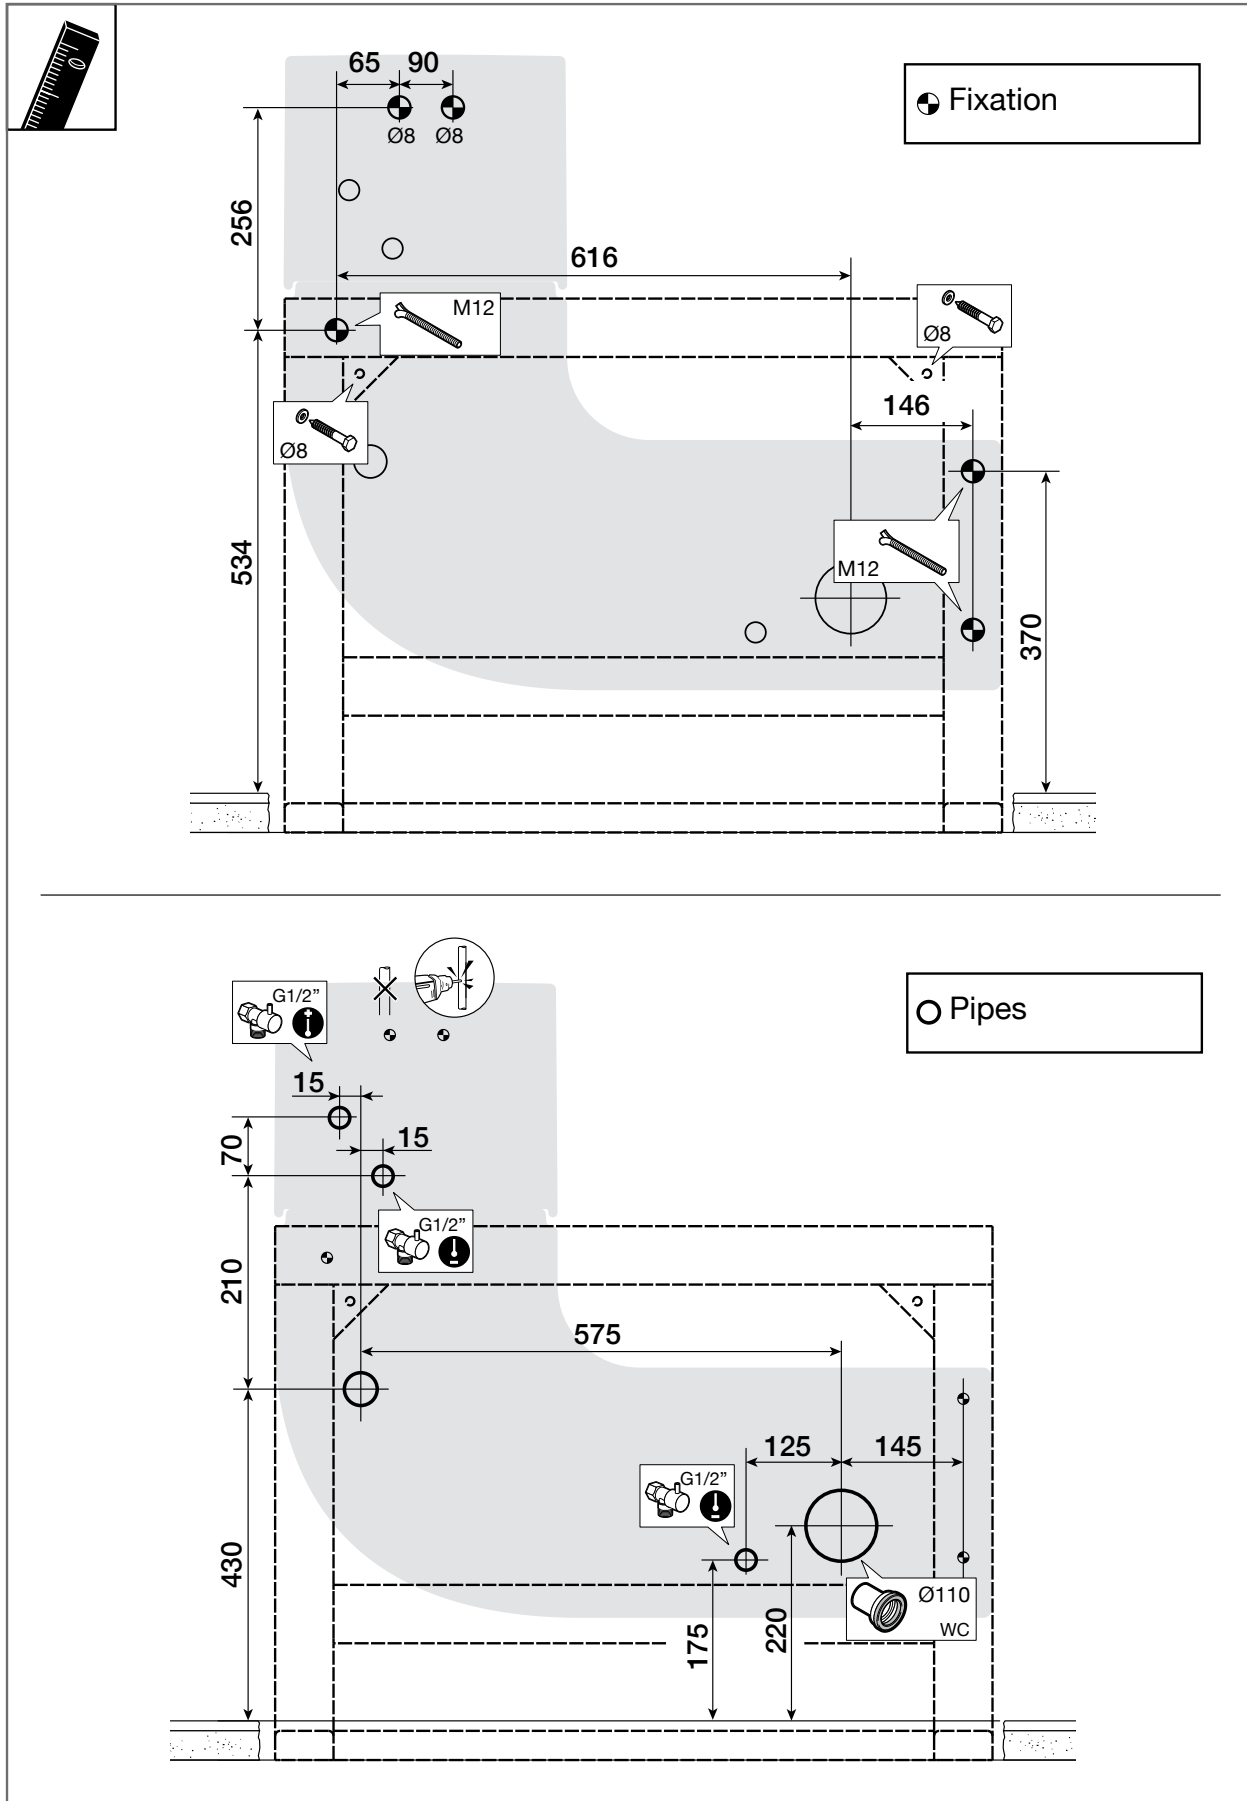

PREINSTALLATION INSTRUCTIONS

Plumbers, please ensure a copy of the installation instructions is left with the end user for future reference