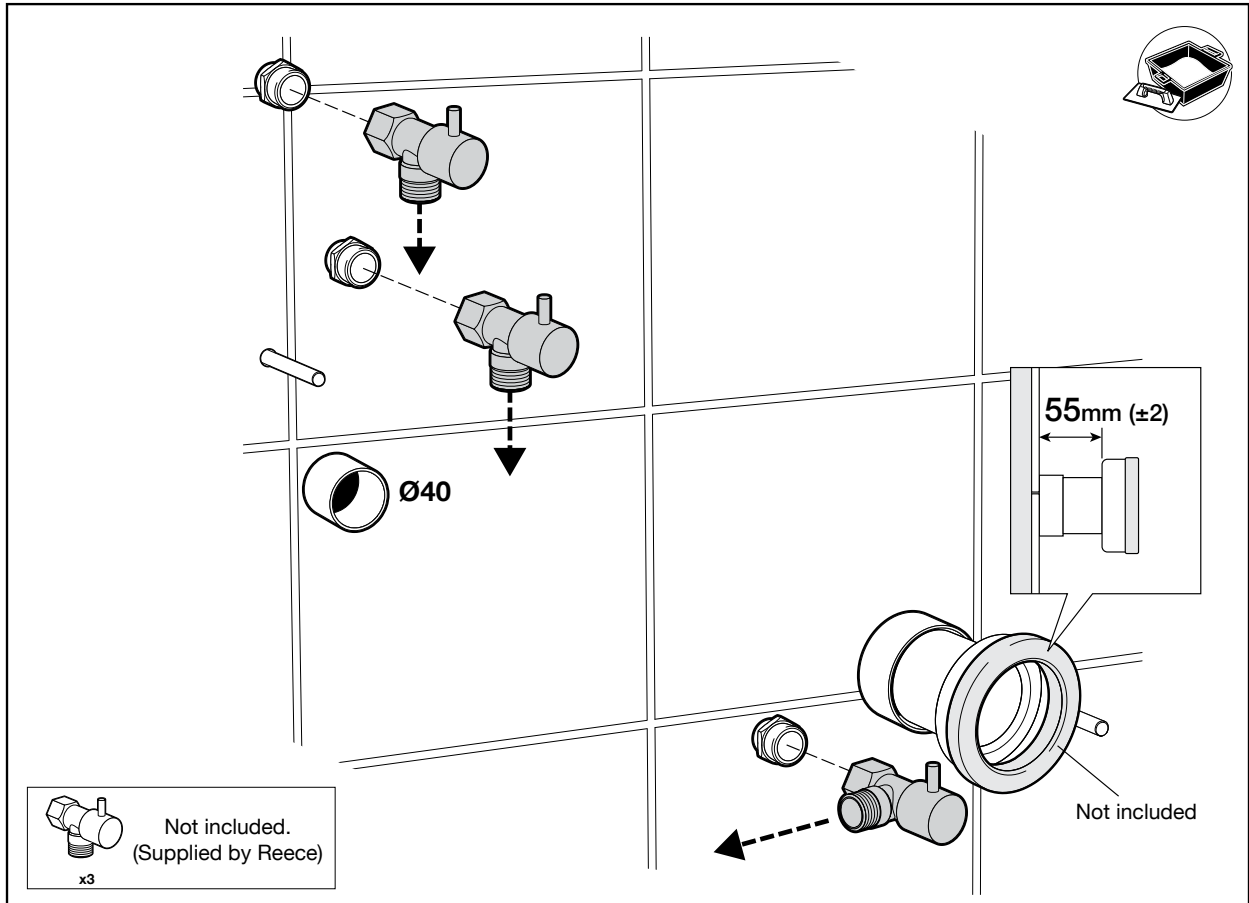

Reece code 103513  
Arco mini stops  
15 mm Lever handle Mini Stop

x3

PREINSTALLATION INSTRUCTIONS

Plumbers, please ensure a copy of the installation instructions is left with the end user for future reference

**PREINSTALLATION INSTRUCTIONS**

Plumbers, please ensure a copy of the installation instructions is left with the end user for future reference

INSTALLATION INSTRUCTIONS - FRAME

Plumbers, please ensure a copy of the installation instructions is left with the end user for future reference

**INSTALLATION INSTRUCTIONS - FRAME**

Plumbers, please ensure a copy of the installation instructions is left with the end user for future reference

INSTALLATION INSTRUCTIONS - FRAME

**INSTALLATION INSTRUCTIONS**

**SPARE PARTS**

Image	Reece Code	Product Description	Part Number
		W+W Plastic Tank Assembling	A822077800
		W+W D4D Outlet Valve	A822023200
		W+W Fluidmaster Back Inlet Valve	A822096000
		W+W Push Button	A822034201
		W+W Form Gasket	AV0000100R
		W+W Installation Template	AV0000000R
		W+W L Shape Bracket including Fixation Kit	A822091100
		W+W Fixation Kit Only for L Shape Bracket	A822039800
		W+W Detergent Dispenser for Recycled Water Purification	AV0000400R
		W+W Ceramic Waste Cover	A389702000
		W+W Eco Model On/Off Switch including filter	A892020000
		W+W Detergent Dispenser Cover Chrome	A822748100
		W+W Wall Fixating 1	A822097200
		W+W Wall Fixation 2	A822039100
		W+W Special Flusing Pipe	A892022000
		W+W Plastic Tank fixation kit	A82276430R
		W+W Seat and Cover Soft Closing	A801702004
		W+W Seat Buffers Pack	A802910880
		W+W Seat Hinges and Fixing Toggles Kit	A802910870
		W+W Rear Cover and Fixing Kit	A802910860