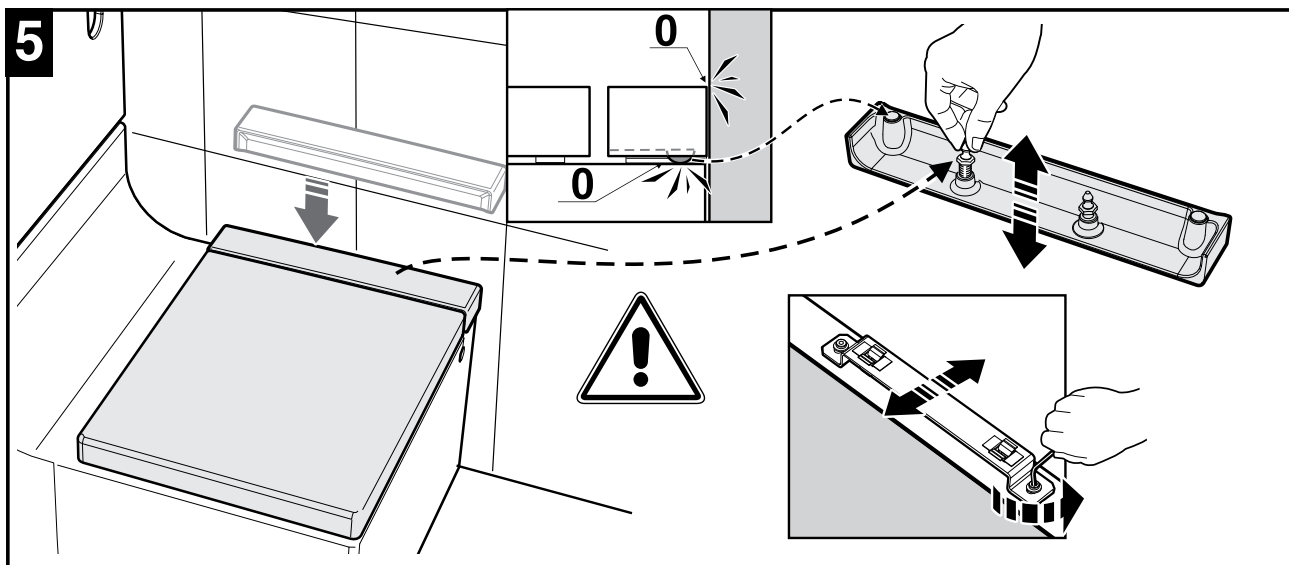

**SPARE PARTS**

Image	Reece Code	Product Description	Part Number
		W+W Plastic Tank Assembling	A822077800
		W+W D4D Outlet Valve	A822023200
		W+W Fluidmaster Back Inlet Valve	A822096000
		W+W Push Button	A822034201
		W+W Form Gasket	AV0000100R
		W+W Installation Template	AV0000000R
		W+W L Shape Bracket including Fixation Kit	A822091100
		W+W Fixation Kit Only for L Shape Bracket	A822039800
		W+W Detergent Dispenser for Recycled Water Purification	AV0000400R
		W+W Ceramic Waste Cover	A389702000
		W+W Eco Model On/Off Switch including filter	A892020000
		W+W Detergent Dispenser Cover Chrome	A822748100
		W+W Wall Fixating 1	A822097200
		W+W Wall Fixation 2	A822039100
		W+W Special Flusing Pipe	A892022000
		W+W Plastic Tank fixation kit	A82276430R
		W+W Seat and Cover Soft Closing	A801702004
		W+W Seat Buffers Pack	A802910880
		W+W Seat Hinges and Fixing Toggles Kit	A802910870
		W+W Rear Cover and Fixing Kit	A802910860