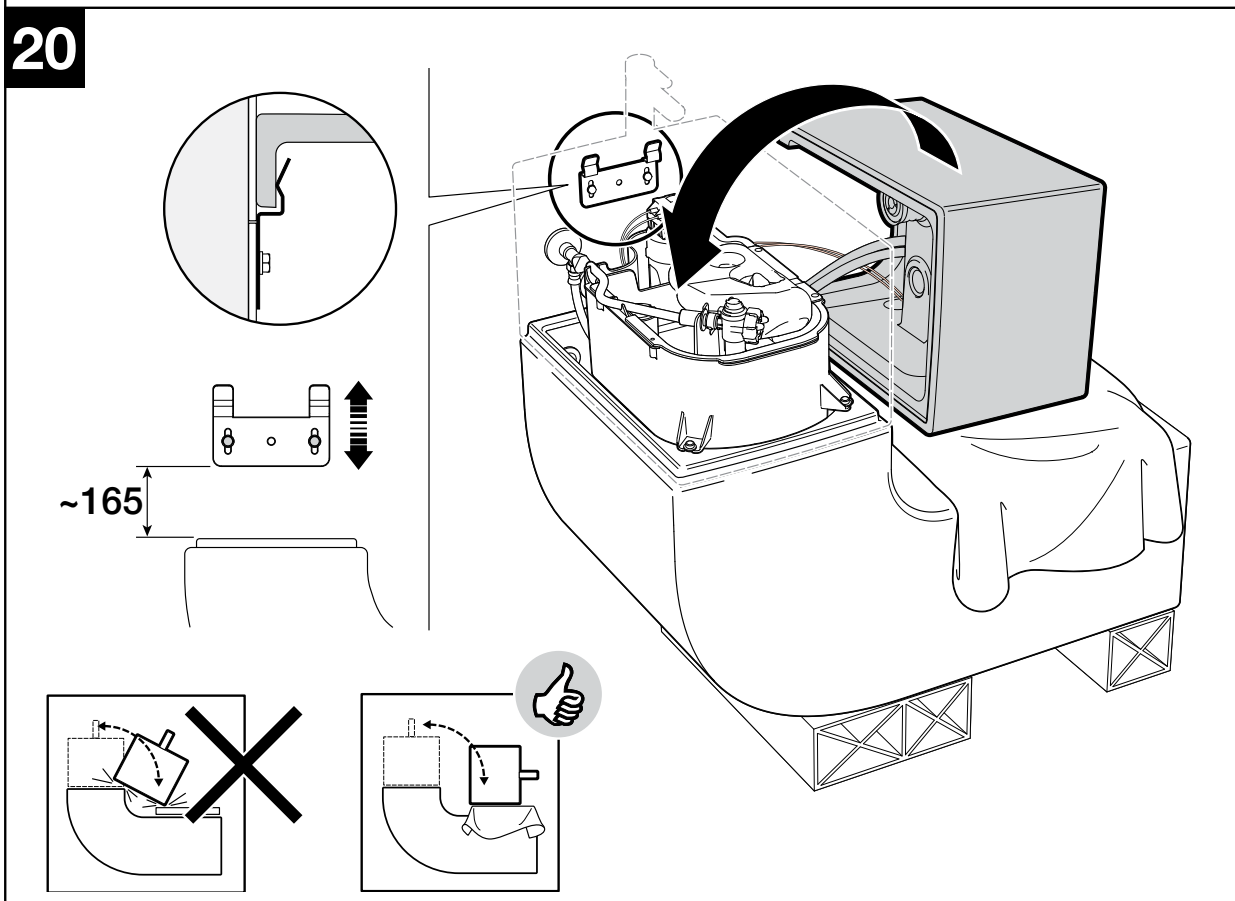

INSTALLATION INSTRUCTIONS

Plumbers, please ensure a copy of the installation instructions is left with the end user for future reference