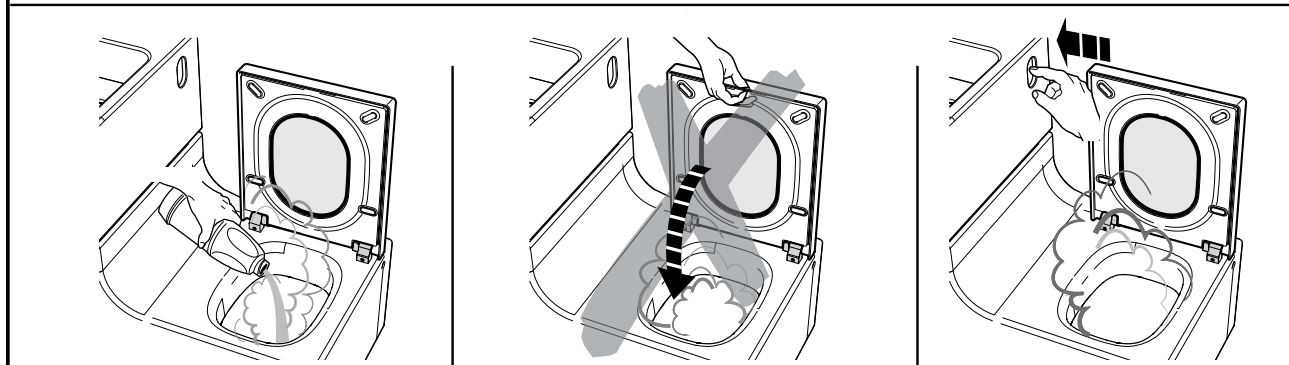

**SPARE PARTS**

Image	Reece Code	Product Description	Part Number
		W+W Plastic Tank Assembling	A822077800
		W+W D4D Outlet Valve	A822023200
		W+W Fluidmaster Back Inlet Valve	A822096000
		W+W Push Button	A822034201
		W+W Form Gasket	AV0000100R
		W+W Installation Template	AV0000000R
		W+W L Shape Bracket including Fixation Kit	A822091100
		W+W Fixation Kit Only for L Shape Bracket	A822039800
		W+W Detergent Dispenser for Recycled Water Purification	AV0000400R
		W+W Ceramic Waste Cover	A389702000
		W+W Eco Model On/Off Switch including filter	A892020000
		W+W Detergent Dispenser Cover Chrome	A822748100
		W+W Wall Fixating 1	A822097200
		W+W Wall Fixation 2	A822039100
		W+W Special Flusing Pipe	A892022000
		W+W Plastic Tank fixation kit	A82276430R
		W+W Seat and Cover Soft Closing	A801702004
		W+W Seat Buffers Pack	A802910880
		W+W Seat Hinges and Fixing Toggles Kit	A802910870
		W+W Rear Cover and Fixing Kit	A802910860