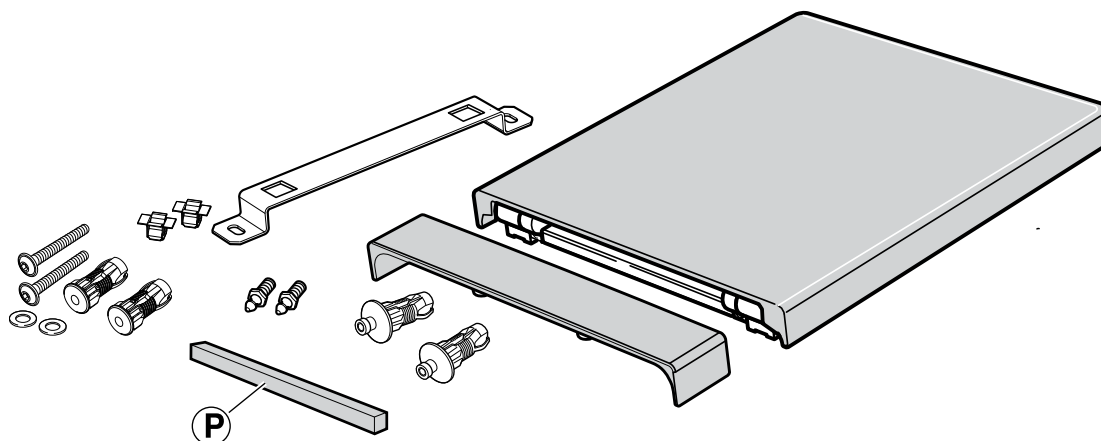

INSTALLATION INSTRUCTIONS - SEAT