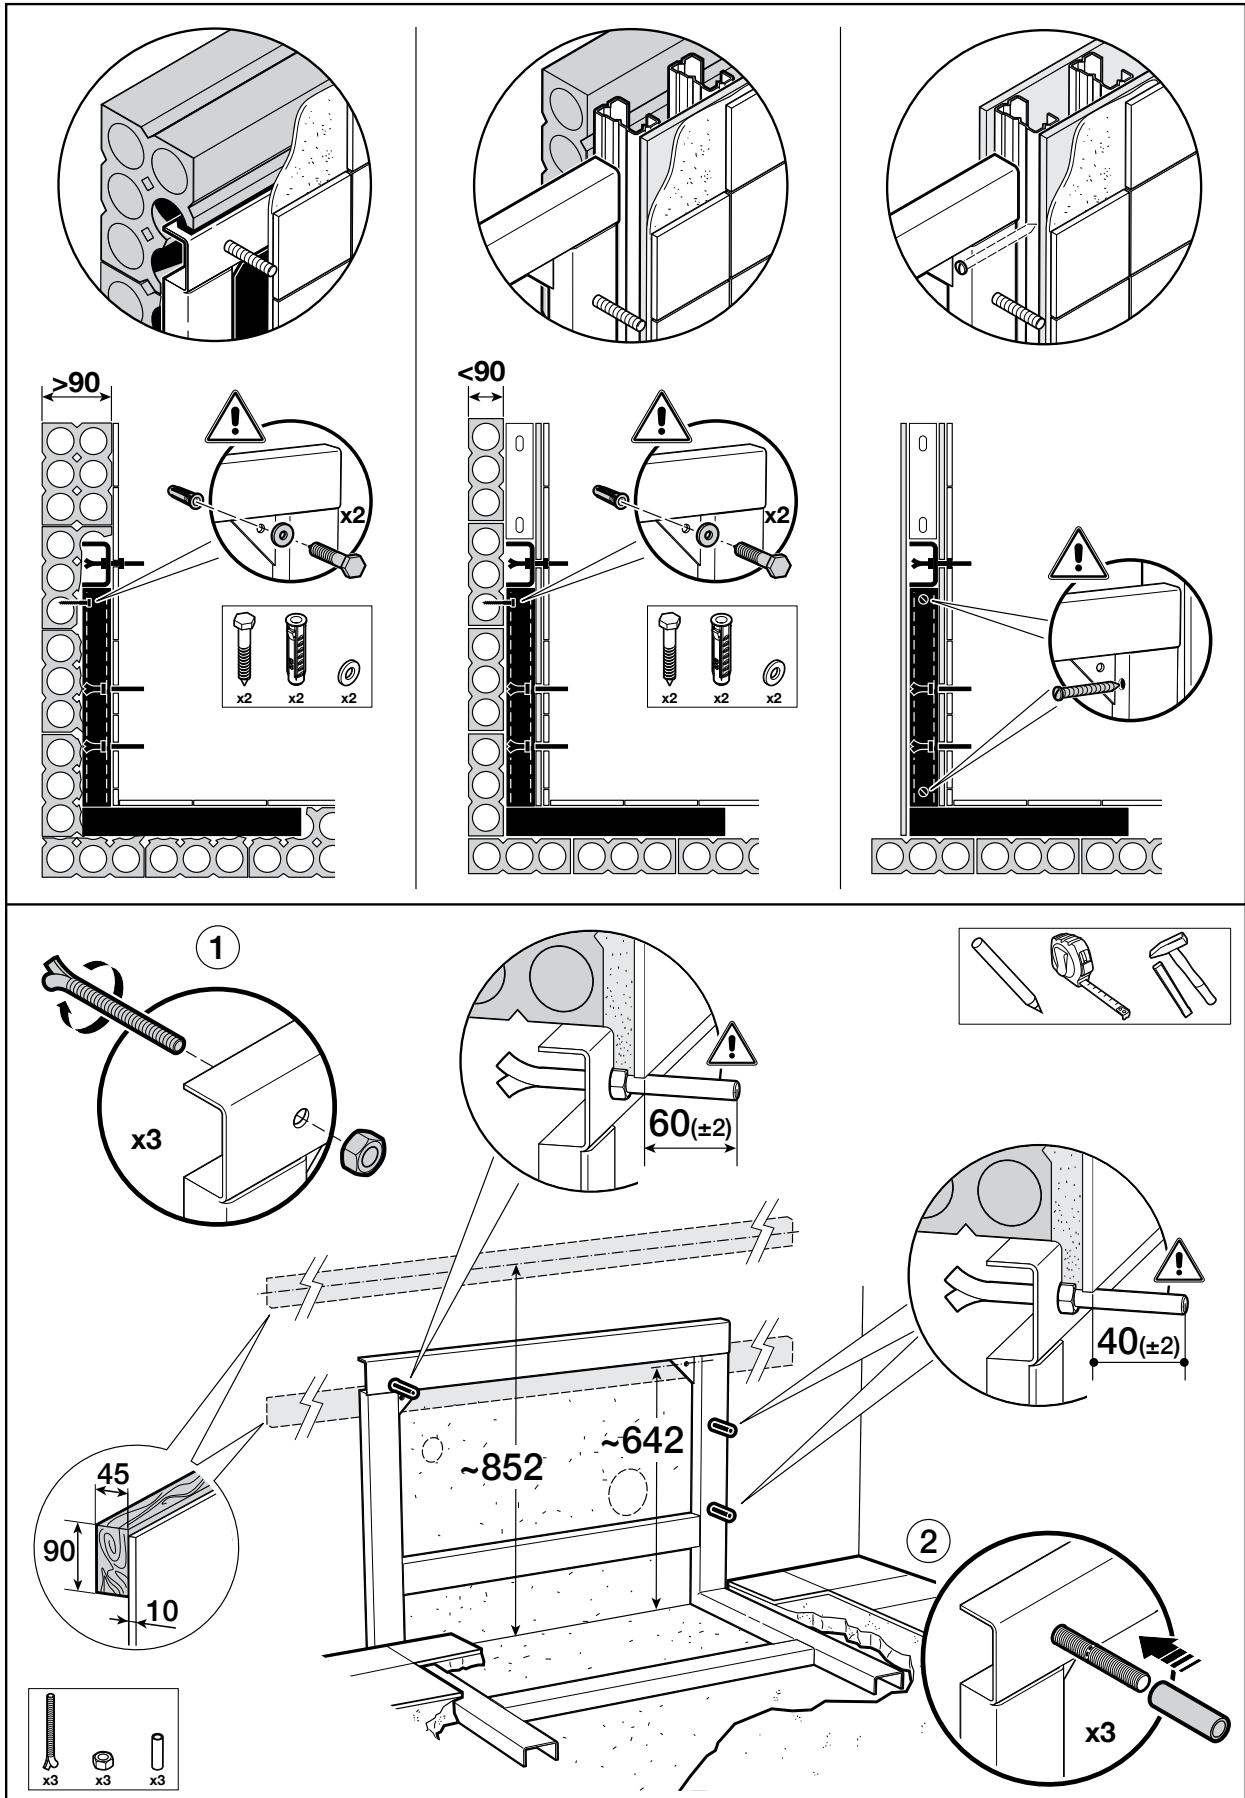

INSTALLATION INSTRUCTIONS - FRAME

Plumbers, please ensure a copy of the installation instructions is left with the end user for future reference