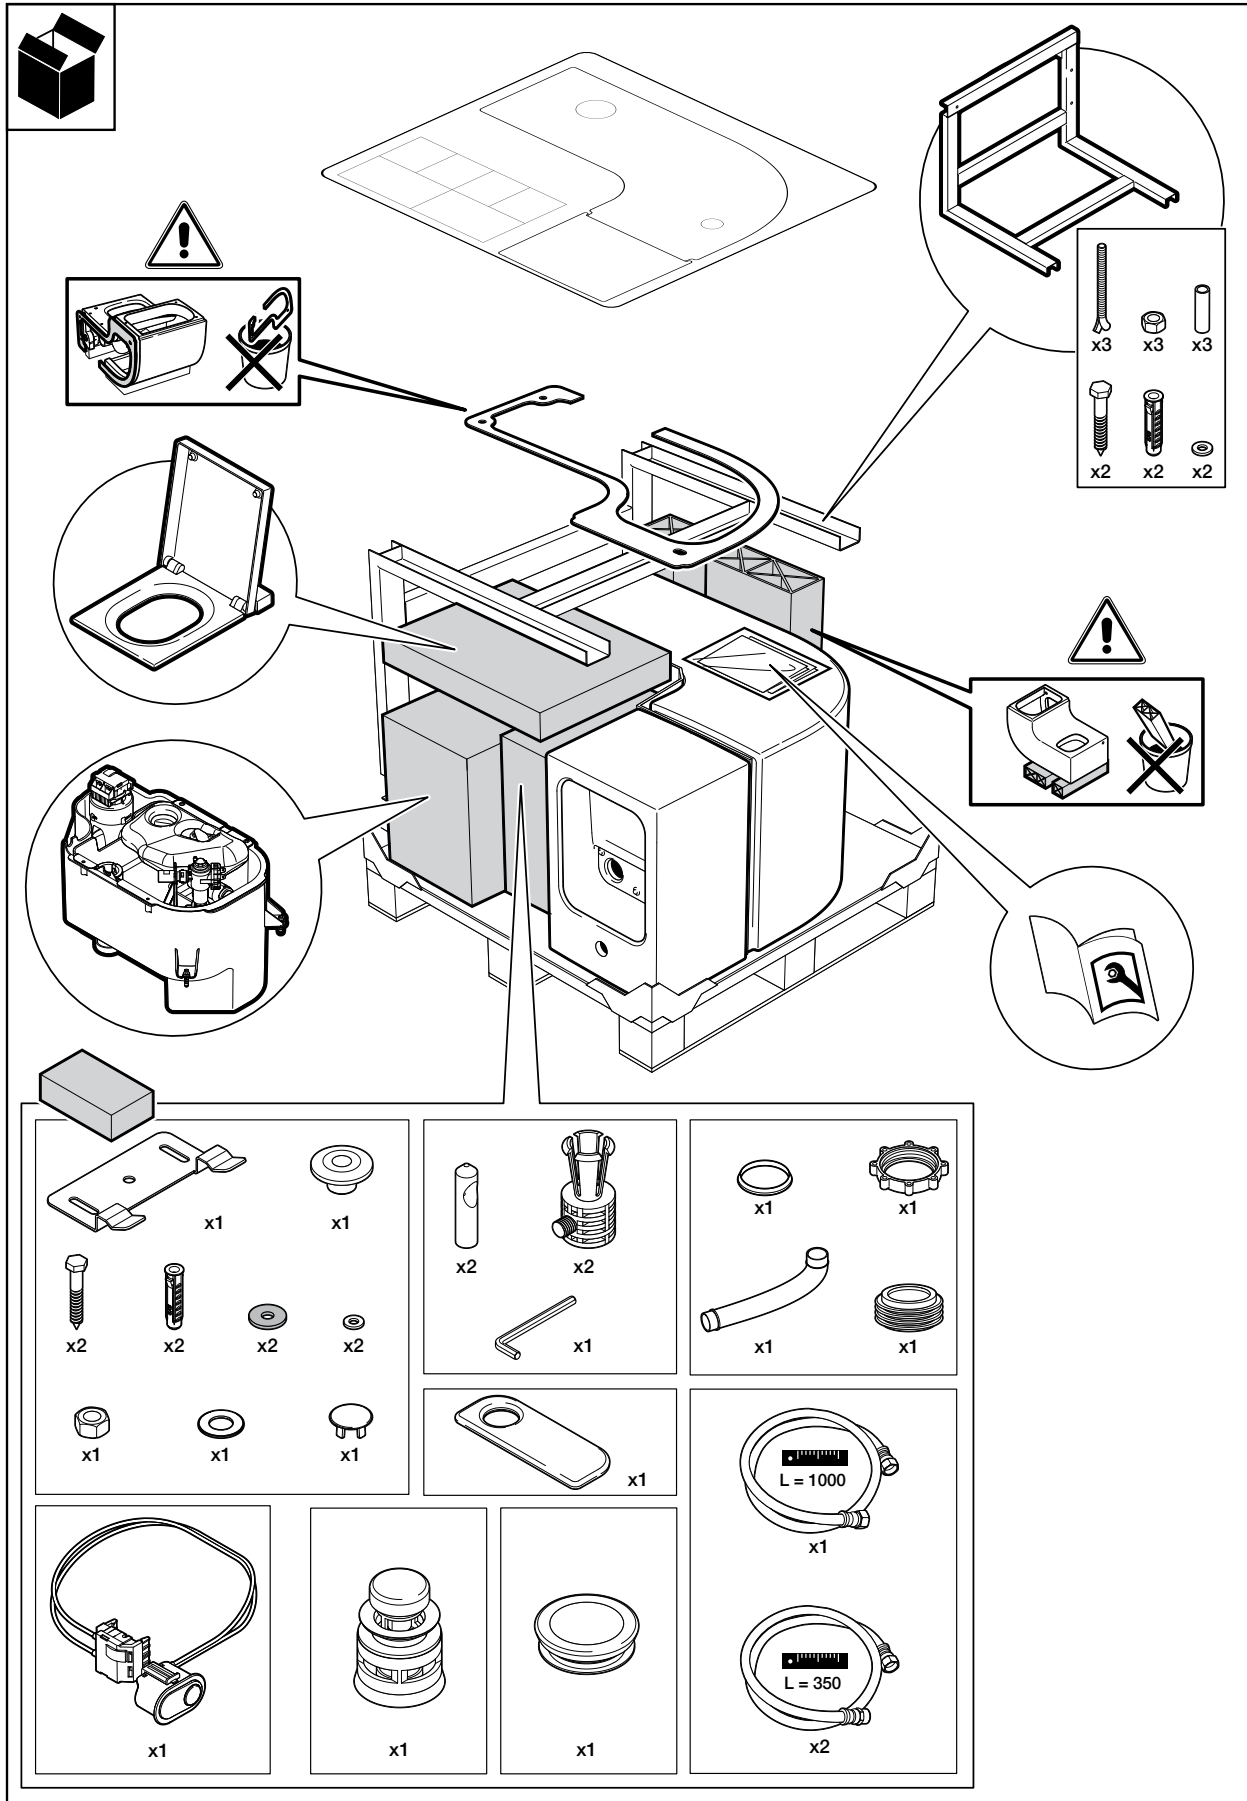

PREINSTALLATION INSTRUCTIONS

Plumbers, please ensure a copy of the installation instructions is left with the end user for future reference