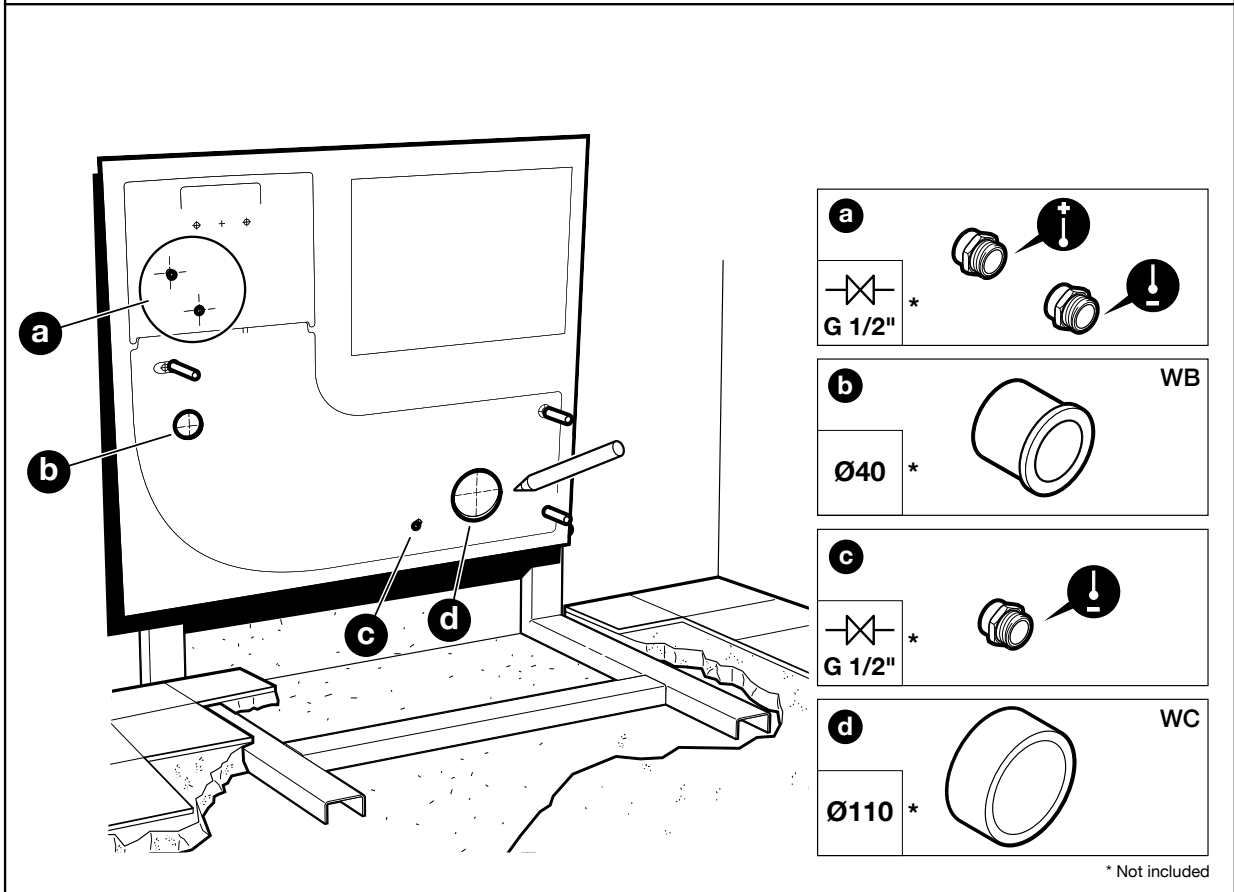

INSTALLATION INSTRUCTIONS - FRAME

Plumbers, please ensure a copy of the installation instructions is left with the end user for future reference