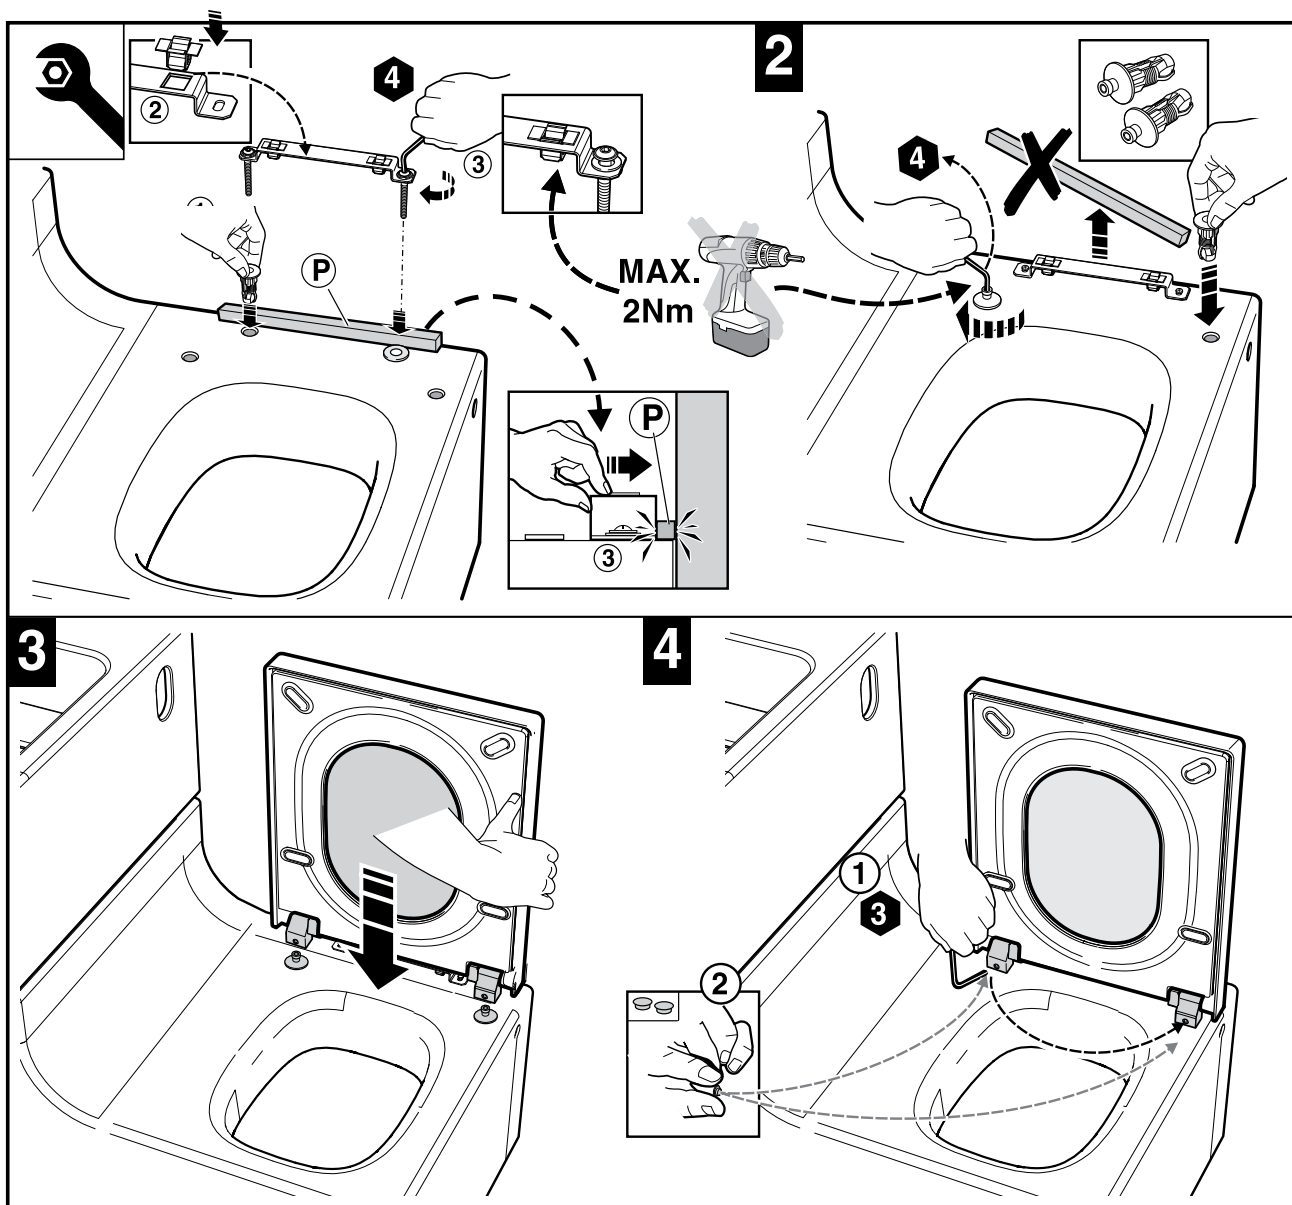

INSTALLATION INSTRUCTIONS - SEAT