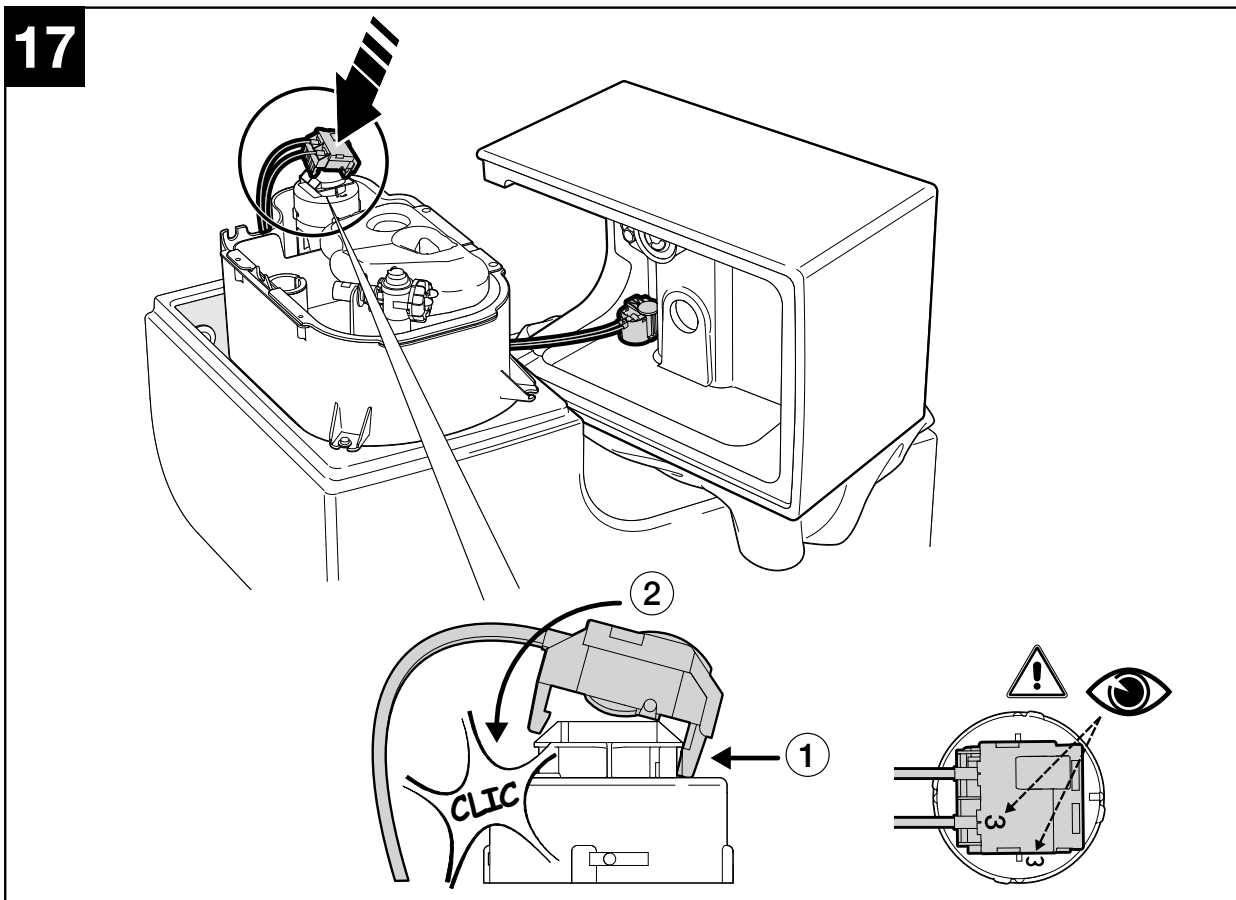

INSTALLATION INSTRUCTIONS

Plumbers, please ensure a copy of the installation instructions is left with the end user for future reference