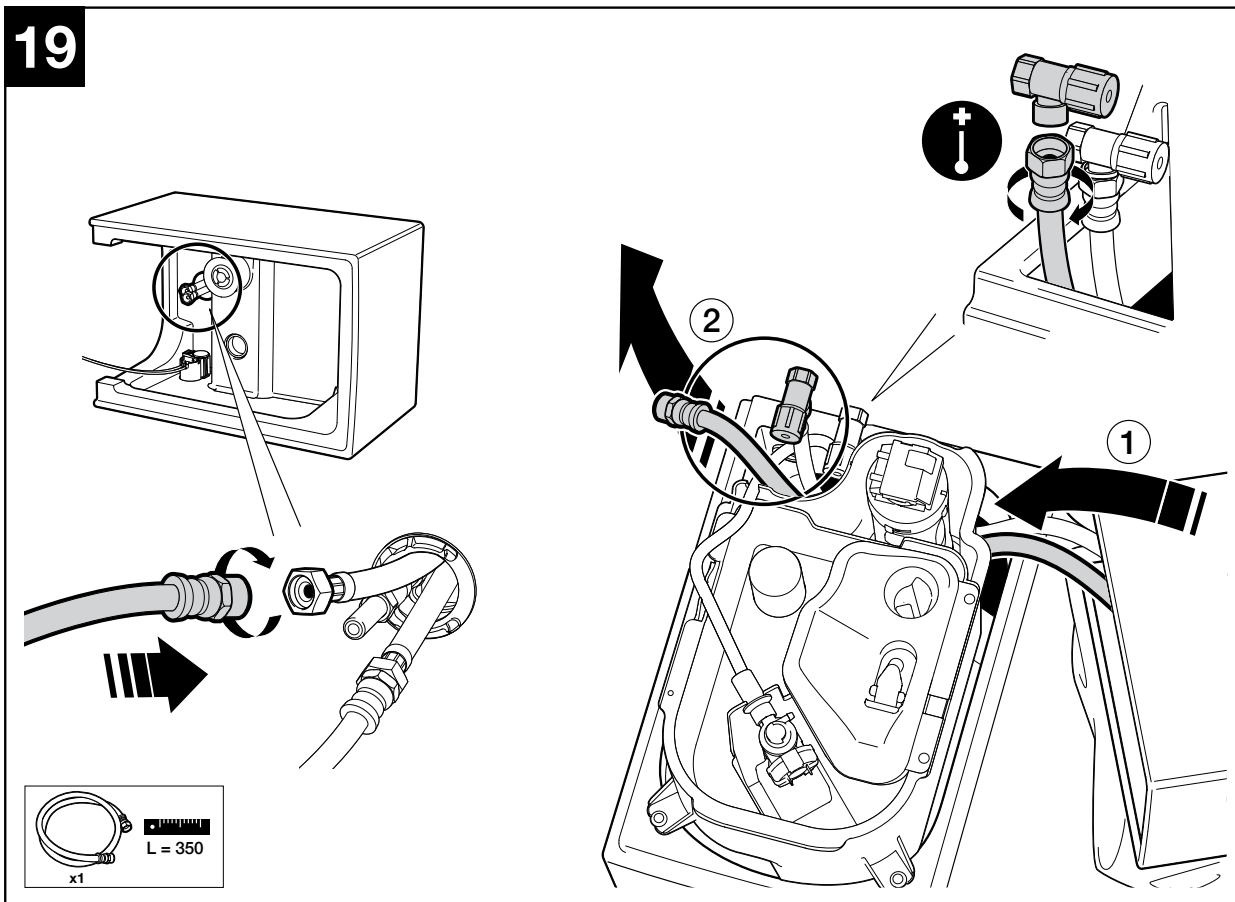

INSTALLATION INSTRUCTIONS

Plumbers, please ensure a copy of the installation instructions is left with the end user for future reference