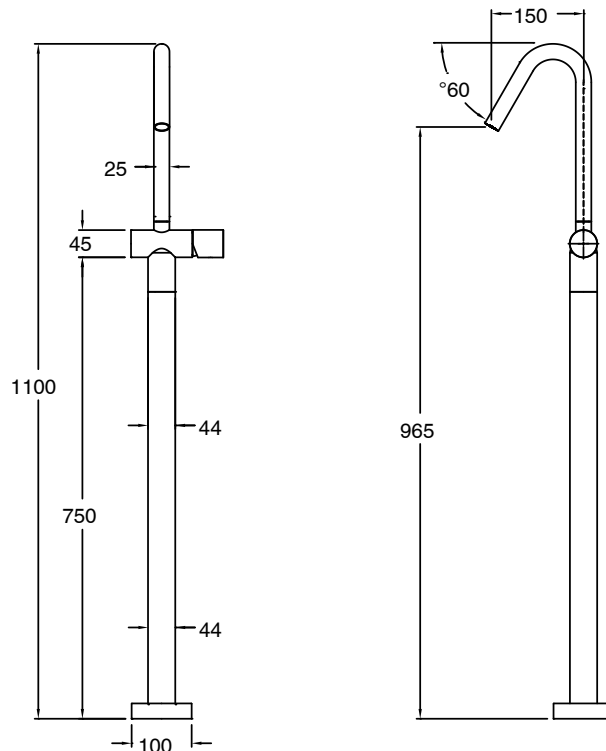

SUSSEX

Sussex Pure Floor Mounted Bath Mixer Tap Trimset with Linear Textured Handle PVD Brushed Gunmetal 9511801

SPECIFICATIONS

Recommended Use	Residential;Commercial
Colour Finish	Brushed Smoke Gunmetal
Primary Material	DR Brass
Recommended Pressure Range	150 - 500 kPa as per AS3500
Max Continuous Working Temperature (deg C)	65
Min Continuous Working Temperature (deg C)	1

WARRANTY

Residential Use (Years)	40
Commercial Use (Years)	10

Please refer to Sussex Warranty page for full Terms and Conditions

Dimensions are nominal measurements only.

CLEANING RECOMMENDATIONS:

We recommend the use of soapy water or approved cleaners. This product should not be cleaned with abrasive materials. Damage caused by any improper treatment is not covered by the product warranty. Refer to Warranty Conditions

Disclaimer: Products in this specification manual must by regulation be installed by licensed and registered trade people. The manufacturer/distributor reserves the right to vary specifications or delete models from their range without prior notification. Dimensions are nominal measurements only. Dimensions and set-outs listed are correct at time of publication however the manufacturer/distributor takes no responsibility for printing errors.

Published 21/04/2026

To see the complete Sussex range go to
www.reece.com.au