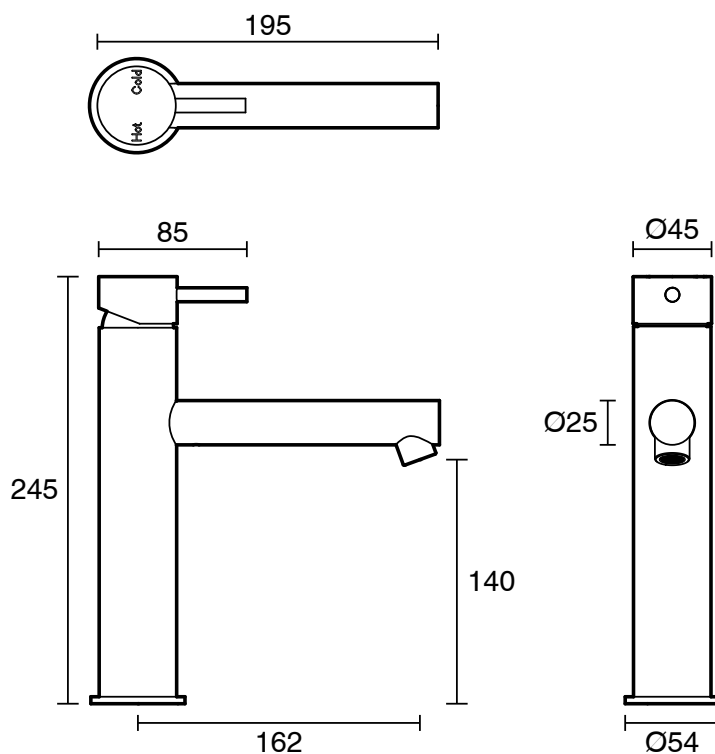

SUSSEX

Sussex Scala Medium Basin Mixer Tap with 150mm Outlet Chrome (5 Star)

2262394

SPECIFICATIONS	
Recommended Use	Residential;Commercial
Colour Finish	Polished Chrome
Primary Material	Brass
Recommended Pressure Range	150 - 500 kPa as per AS3500
Max Continuous Working Temperature (deg C)	65
Min Continuous Working Temperature (deg C)	1
WARRANTY	
Residential Use (Years)	40
Commercial Use (Years)	10
<i>Please refer to Sussex Warranty page for full Terms and Conditions</i>	

Disclaimer: Products in this specification manual must by regulation be installed by licensed and registered trade people. The manufacturer/distributor reserves the right to vary specifications or delete models from their range without prior notification. Dimensions are nominal measurements only. Dimensions and set-outs listed are correct at time of publication however the manufacturer/distributor takes no responsibility for printing errors.