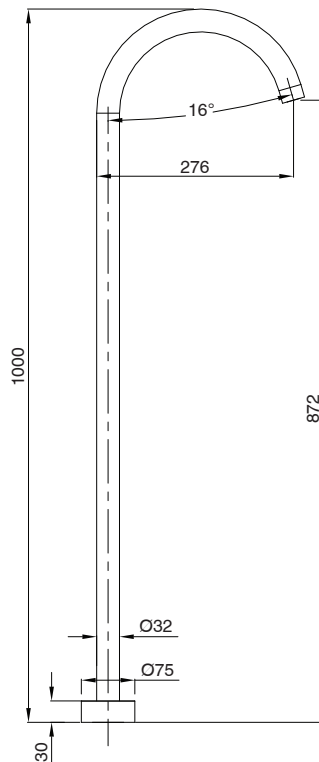

mizu

Mizu Drift MK2 Floor Mounted Bath Outlet Kit Brushed Brass

2266763

SPECIFICATIONS

Recommended Use	Residential;Commercial
Colour Finish	Brushed Brass
Primary Material	DR Brass
Recommended Pressure Range	150 - 500 kPa as per AS3500
Max Continuous Working Temperature (deg C)	70
Min Continuous Working Temperature (deg C)	5

WARRANTY

Residential & Commercial Use (Years)	25
Spare Parts & Labour (Years)	1

Please refer to Mizu Warranty page for full Terms and Conditions

Dimensions are nominal measurements only.

CLEANING RECOMMENDATIONS:

We recommend the use of soapy water or approved cleaners. This product should not be cleaned with abrasive materials. Damage caused by any improper treatment is not covered by the product warranty. Refer to Warranty Conditions

Disclaimer: Products in this specification manual must by regulation be installed by licensed and registered trade people. The manufacturer/distributor reserves the right to vary specifications or delete models from their range without prior notification. Dimensions are nominal measurements only. Dimensions and set-outs listed are correct at time of publication however the manufacturer/distributor takes no responsibility for printing errors.

Published 01/04/2026

To see the complete Mizu range go to www.reece.com.au

WaterMark
AS/NZS 3718
WM-022094