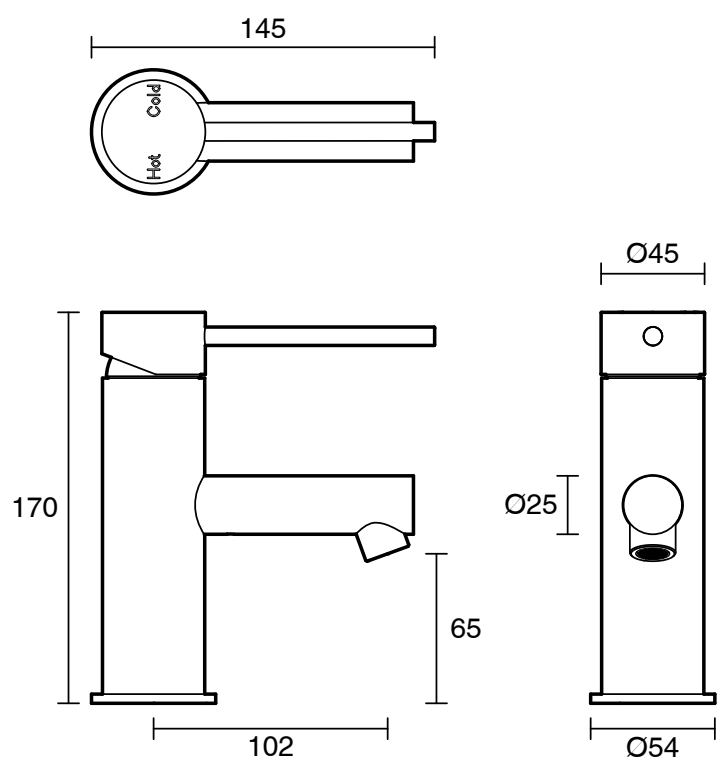

SUSSEX

Scala Basin Mixer 100mm Extended Pin PVD Brushed Platinum Gold (6 Star) Lead Free

51364

SPECIFICATIONS

Recommended Use	Residential;Commercial
Colour Finish	Brushed Platinum Gold
Primary Material	Lead Free Brass
Recommended Pressure Range	150 - 500 kPa as per AS3500
Max Continuous Working Temperature (deg C)	65
Min Continuous Working Temperature (deg C)	1

WARRANTY

Residential Use (Years)	40
Commercial Use (Years)	10

Please refer to Sussex Warranty page for full Terms and Conditions

Dimensions are nominal measurements only.

CLEANING RECOMMENDATIONS:

We recommend the use of soapy water or approved cleaners. This product should not be cleaned with abrasive materials. Damage caused by any improper treatment is not covered by the product warranty. Refer to Warranty Conditions

Disclaimer: Products in this specification manual must by regulation be installed by licensed and registered trade people. The manufacturer/distributor reserves the right to vary specifications or delete models from their range without prior notification. Dimensions are nominal measurements only. Dimensions and set-outs listed are correct at time of publication however the manufacturer/distributor takes no responsibility for printing errors.

Published 12/05/2026

To see the complete Sussex range go to www.reece.com.au