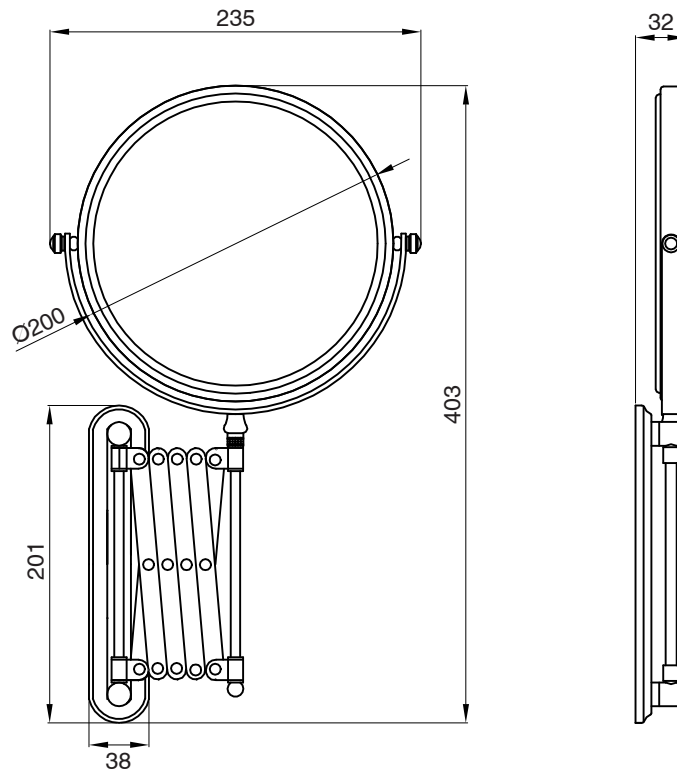

WARRANTY

Residential & Commercial Use (Years)	25
Spare Parts & Labour (Years)	1

Please refer to Mizu Warranty page for full Terms and Conditions