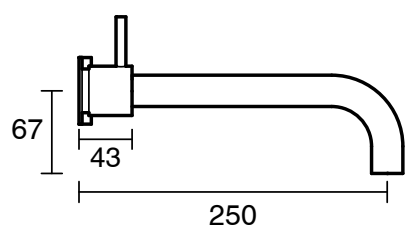

SUSSEX

Sussex Scala 25mm Wall Basin Set Curved 250mm LUX PVD Brushed Platinum Gold (6 Star)

2268301

SPECIFICATIONS

Recommended Use	Residential;Commercial
Colour Finish	Brushed Platinum Gold
Primary Material	Brass
Recommended Pressure Range	150 - 500 kPa as per AS3500
Max Continuous Working Temperature (deg C)	65
Min Continuous Working Temperature (deg C)	1

WARRANTY

Residential Use (Years)	40
Commercial Use (Years)	10

Please refer to Sussex Warranty page for full Terms and Conditions