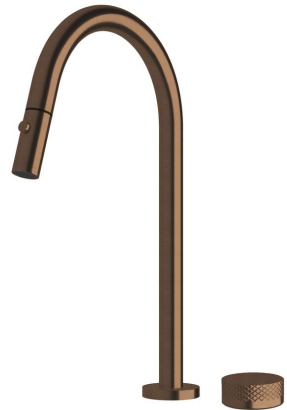

SUSSEX

**Sussex Pure Progressive Sink Mixer Set Pull Out Spray with Diamond Textured Handles
PVD Brushed Bronze (4 Star) Lead Free
50605**

| SPECIFICATIONS | |
|---|-----------------------------|
| Recommended Use | Residential;Commercial |
| Colour Finish | Brushed Bronze |
| Primary Material | Lead Free Brass |
| Recommended Pressure Range | 150 - 500 kPa as per AS3500 |
| Max Continuous Working Temperature (deg C) | 65 |
| Min Continuous Working Temperature (deg C) | 1 |
| WARRANTY | |
| Residential Use (Years) | 40 |
| Commercial Use (Years) | 10 |
| <i>Please refer to Sussex Warranty page for full Terms and Conditions</i> | |