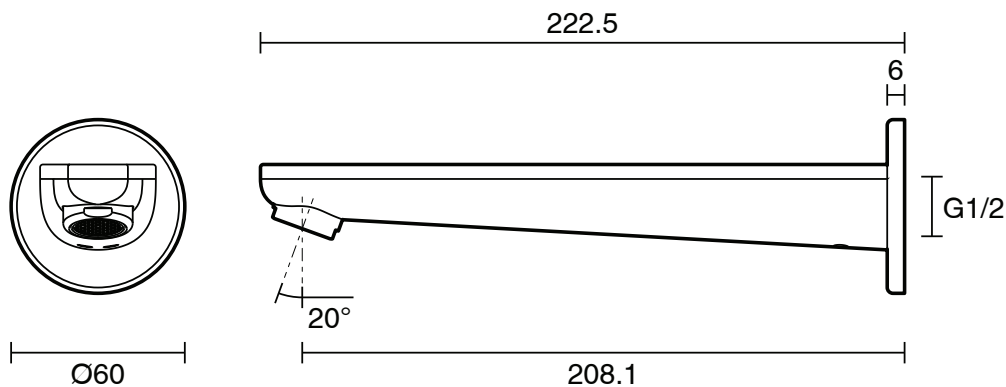

Posh Solus Bath Outlet 220mm Brushed Nickel

2267345

SPECIFICATIONS

Recommended Use	Residential;Commercial
Colour Finish	Brushed Nickel
Primary Material	DR Brass
Recommended Pressure Range	150 - 500 kPa as per AS3500
Max Continuous Working Temperature (deg C)	65
Min Continuous Working Temperature (deg C)	5
Hot Water Unit Suitability	Continuous Flow;Storage Tank

WARRANTY

Residential & Commercial Use (Years)	25
Spare Parts & Labour (Years)	1

Please refer to Posh Warranty Page for full Terms and Conditions

Dimensions are nominal measurements only.

CLEANING RECOMMENDATIONS:

We recommend the use of soapy water or approved cleaners. This product should not be cleaned with abrasive materials. Damage caused by any improper treatment is not covered by the product warranty. Refer to Warranty Conditions

Disclaimer: Products in this specification manual must by regulation be installed by licensed and registered trade people. The manufacturer/distributor reserves the right to vary specifications or delete models from their range without prior notification. Dimensions are nominal measurements only. Dimensions and set-outs listed are correct at time of publication however the manufacturer/distributor takes no responsibility for printing errors.

Published 01/04/2026

To see the complete Posh range go to
www.reece.com.au