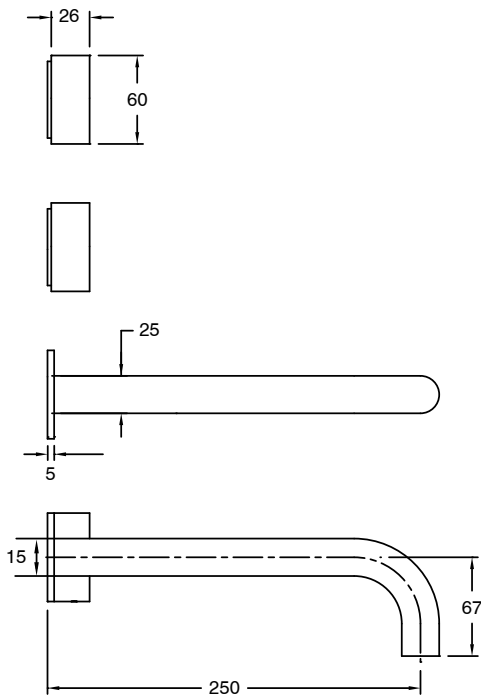

SUSSEX

Sussex Pure Wall Basin Hostess System 250mm with Linear Textured Handles PVD Brushed Gold (3 Star) Lead Free 50860

SPECIFICATIONS

Recommended Use	Residential;Commercial
Colour Finish	Brushed Gold
Primary Material	Lead Free Brass
Recommended Pressure Range	150 - 500 kPa as per AS3500
Max Continuous Working Temperature (deg C)	65
Min Continuous Working Temperature (deg C)	1

WARRANTY

Residential Use (Years)	40
Commercial Use (Years)	10

Please refer to Sussex Warranty page for full Terms and Conditions

Dimensions are nominal measurements only.

CLEANING RECOMMENDATIONS:

We recommend the use of soapy water or approved cleaners. This product should not be cleaned with abrasive materials. Damage caused by any improper treatment is not covered by the product warranty. Refer to Warranty Conditions

Disclaimer: Products in this specification manual must by regulation be installed by licensed and registered trade people. The manufacturer/distributor reserves the right to vary specifications or delete models from their range without prior notification. Dimensions are nominal measurements only. Dimensions and set-outs listed are correct at time of publication however the manufacturer/distributor takes no responsibility for printing errors.

Published 07/05/2026

To see the complete Sussex range go to www.reece.com.au