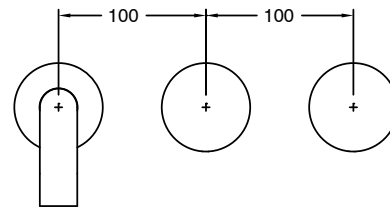

SUSSEX

Sussex Pure Wall Basin Hostess System 250mm with Linear Textured Handles PVD Brushed Gold (3 Star) Lead Free 50860

SPECIFICATIONS

Recommended Use	Residential;Commercial
Colour Finish	Brushed Gold
Primary Material	Lead Free Brass
Recommended Pressure Range	150 - 500 kPa as per AS3500
Max Continuous Working Temperature (deg C)	65
Min Continuous Working Temperature (deg C)	1

WARRANTY

Residential Use (Years)	40
Commercial Use (Years)	10

Please refer to Sussex Warranty page for full Terms and Conditions

Dimensions are nominal measurements only.

CLEANING RECOMMENDATIONS:

We recommend the use of soapy water or approved cleaners. This product should not be cleaned with abrasive materials. Damage caused by any improper treatment is not covered by the product warranty. Refer to Warranty Conditions

Disclaimer: Products in this specification manual must by regulation be installed by licensed and registered trade people. The manufacturer/distributor reserves the right to vary specifications or delete models from their range without prior notification. Dimensions are nominal measurements only. Dimensions and set-outs listed are correct at time of publication however the manufacturer/distributor takes no responsibility for printing errors.

Published 07/05/2026

To see the complete Sussex range go to www.reece.com.au