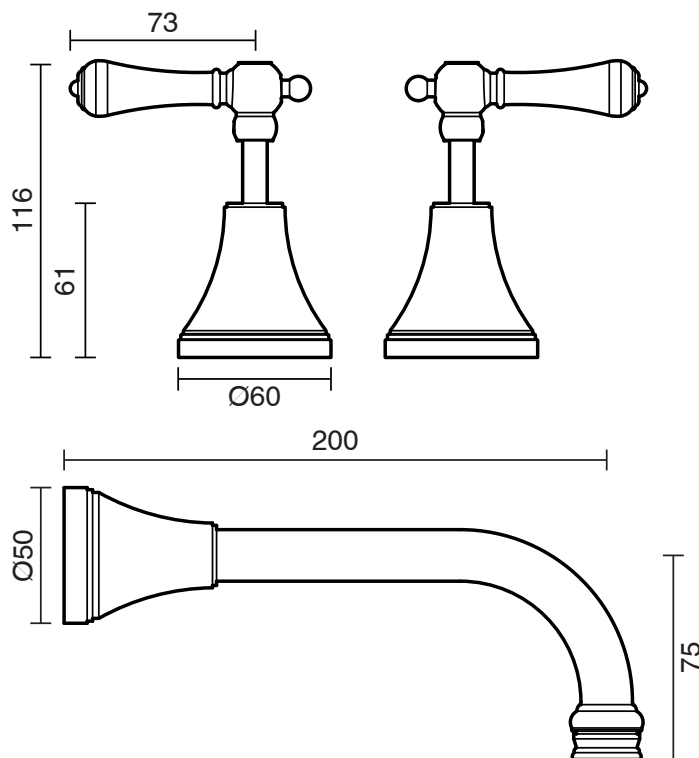

WARRANTY

Residential & Commercial Use (Years)	25
Spare Parts & Labour (Years)	1

Please refer to Kado Warranty Page for full Terms and Conditions