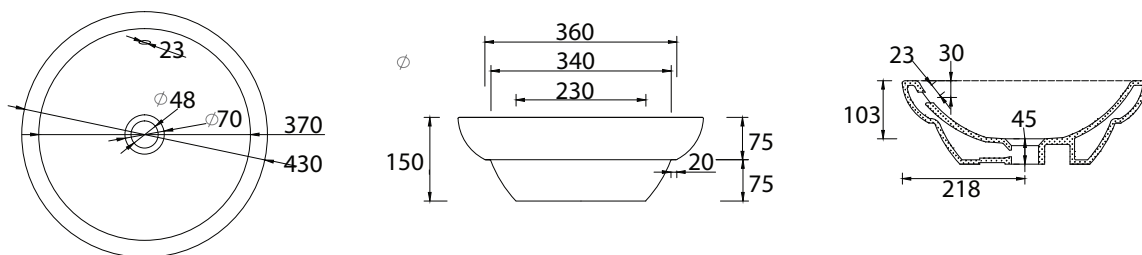

KADO

Kado Lux Round Semi Inset Basin 0 Taphole 430mm White

SPECIFICATIONS

Recommended Use	Residential;Commercial
Material	Vitreous China
Colour	White
Bowl Capacity	3.3 Litres
Weight	8 kg
Fixing	Waterproof Sealant (not supplied)
Taphole Configuration	No Taphole
Overflow Configuration	Overflow
Waste Size	32x40mm
Plug & Waste	Sold Separately
Tapware	Sold Separately

WARRANTY

Residential & Commercial Use (Years)	25
Spare Parts & Labour (Years)	1

Please refer to Kado Warranty Page for full Terms and Conditions

Dimensions are nominal measurements only.

Disclaimer: Products in this specification manual must by regulation be installed by licensed and registered trade people. The manufacturer/distributor reserves the right to vary specifications or delete models from their range without prior notification. Dimensions are nominal measurements only. Dimensions and set-outs listed are correct at time of publication however the manufacturer/distributor takes no responsibility for printing errors.

Published 01/04/2026

To see the complete Kado range go to www.reece.com.au/bathrooms