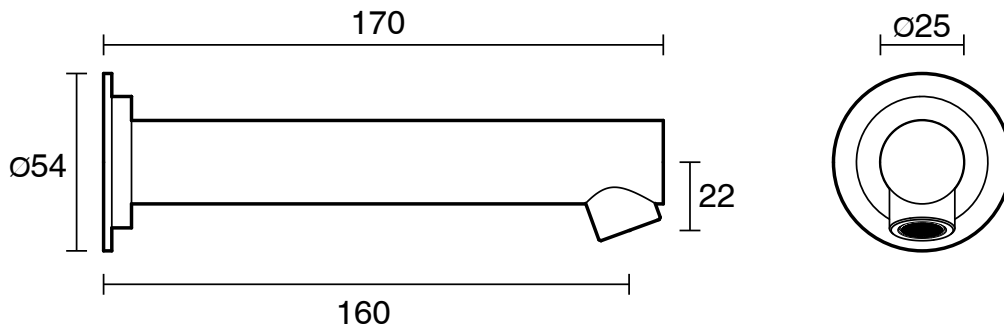

SUSSEX

Scala Wall Bath Outlet Straight 160mm Chrome Lead Free

51225

SPECIFICATIONS

Recommended Use	Residential;Commercial
Colour Finish	Polished Chrome
Primary Material	Lead Free Brass
Recommended Pressure Range	150 - 500 kPa as per AS3500
Max Continuous Working Temperature (deg C)	65
Min Continuous Working Temperature (deg C)	1

WARRANTY

Residential Use (Years)	40
Commercial Use (Years)	10

Please refer to Sussex Warranty page for full Terms and Conditions

Dimensions are nominal measurements only.

CLEANING RECOMMENDATIONS:

We recommend the use of soapy water or approved cleaners. This product should not be cleaned with abrasive materials. Damage caused by any improper treatment is not covered by the product warranty. Refer to Warranty Conditions

Disclaimer: Products in this specification manual must by regulation be installed by licensed and registered trade people. The manufacturer/distributor reserves the right to vary specifications or delete models from their range without prior notification. Dimensions are nominal measurements only. Dimensions and set-outs listed are correct at time of publication however the manufacturer/distributor takes no responsibility for printing errors.

Published 12/05/2026

To see the complete Sussex range go to www.reece.com.au