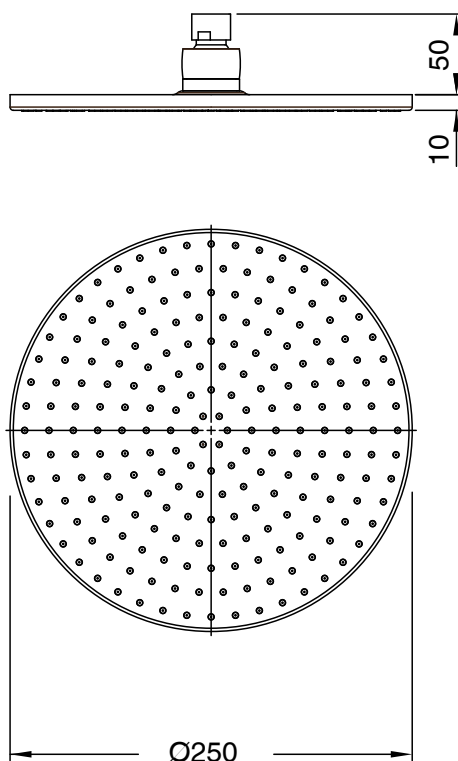

SUSSEX

Sussex Pure Shower Head 250mm Chrome (3 Star)

2299614

SPECIFICATIONS

Recommended Use	Residential;Commercial
Colour Finish	Polished Chrome
Primary Material	DR Brass
Recommended Pressure Range	150 - 500 kPa as per AS3500
Max Continuous Working Temperature (deg C)	65
Min Continuous Working Temperature (deg C)	1

WARRANTY

Residential Use (Years)	40
Commercial Use (Years)	10

Please refer to Sussex Warranty page for full Terms and Conditions

Dimensions are nominal measurements only.

CLEANING RECOMMENDATIONS:

We recommend the use of soapy water or approved cleaners. This product should not be cleaned with abrasive materials. Damage caused by any improper treatment is not covered by the product warranty. Refer to Warranty Conditions

Disclaimer: Products in this specification manual must by regulation be installed by licensed and registered trade people. The manufacturer/distributor reserves the right to vary specifications or delete models from their range without prior notification. Dimensions are nominal measurements only. Dimensions and set-outs listed are correct at time of publication however the manufacturer/distributor takes no responsibility for printing errors.

Published 13/04/2026

To see the complete Sussex range go to www.reece.com.au