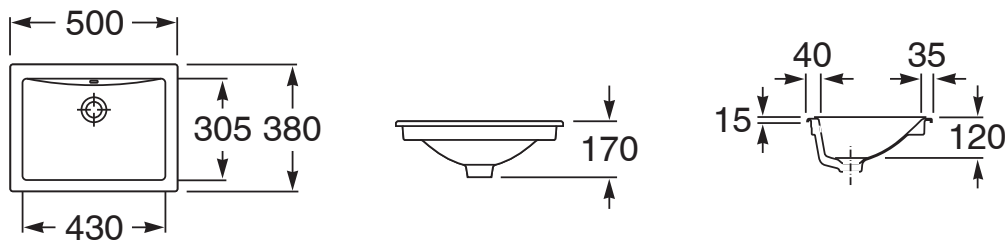

Roca Diverta Vanity Basin No Taphole 500mm x 380mm White

9504437

SPECIFICATIONS

Recommended Use	Residential;Commercial
Primary Material	Vitreous China
Colour Finish	White
Bowl Capacity (L)	4
Weight (kg)	9.8
Taphole Configuration	None
Overflow Included	Yes
Plug & Waste Included	No

WARRANTY

Residential & Commercial Use (Years)	25
Spare Parts & Labour (Years)	1

Please refer to Roca Warranty page for full Terms and Conditions

Dimensions are nominal measurements only.

CLEANING RECOMMENDATIONS:

We recommend the use of soapy water or approved cleaners. This product should not be cleaned with abrasive materials. Damage caused by any improper treatment is not covered by the product warranty. Refer to Warranty Conditions

Disclaimer: Products in this specification manual must by regulation be installed by licensed and registered trade people. The manufacturer/distributor reserves the right to vary specifications or delete models from their range without prior notification. Dimensions are nominal measurements only. Dimensions and set-outs listed are correct at time of publication however the manufacturer/distributor takes no responsibility for printing errors.

Published 18/05/2026

To see the complete Roca range go to
www.reece.com.au