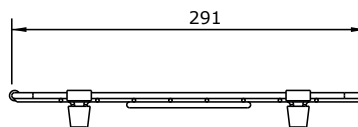

Memo Harper Sink Protect Grid 300mm x 370mm Stainless Steel

2407037

SPECIFICATIONS	
Recommended Use	Residential;Commercial
Colour Finish	Stainless Steel
Primary Material	Stainless Steel 304
WARRANTY	
Spare Parts & Labour (Years)	1
<i>Please refer to Memo Warranty Page for full Terms and Conditions</i>	