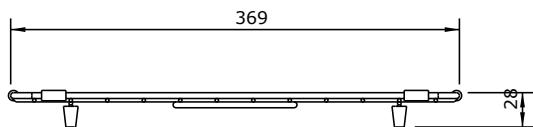

Memo Harper Sink Protect Grid 300mm x 370mm Stainless Steel

2407037

SPECIFICATIONS	
Recommended Use	Residential;Commercial
Colour Finish	Stainless Steel
Primary Material	Stainless Steel 304
WARRANTY	
Spare Parts & Labour (Years)	1
<i>Please refer to Memo Warranty Page for full Terms and Conditions</i>	