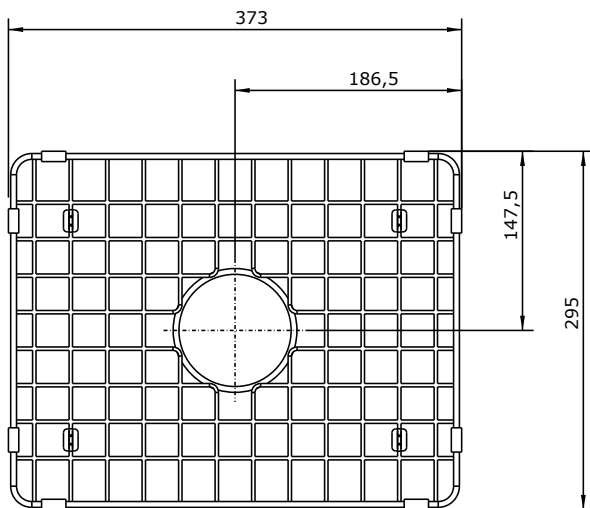

Memo Harper Sink Protect Grid 300mm x 370mm Stainless Steel

2407037

SPECIFICATIONS	
Recommended Use	Residential;Commercial
Colour Finish	Stainless Steel
Primary Material	Stainless Steel 304
WARRANTY	
Spare Parts & Labour (Years)	1
<i>Please refer to Memo Warranty Page for full Terms and Conditions</i>	