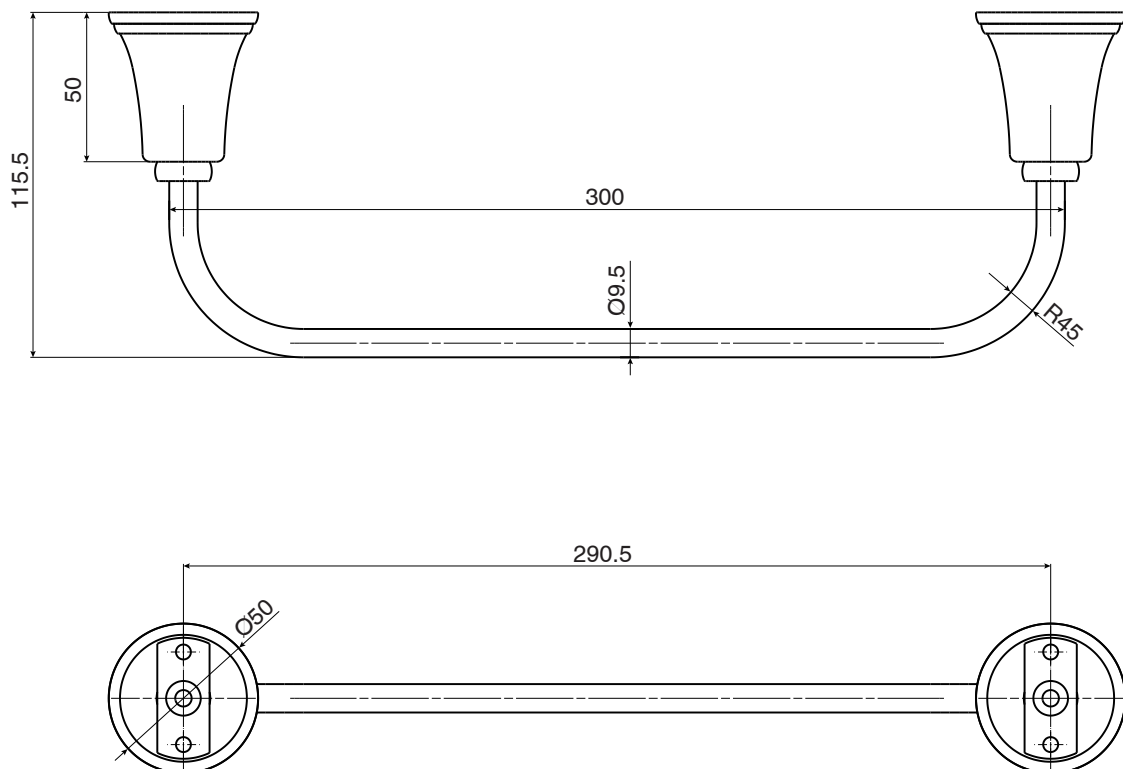

Posh Canterbury Single Towel Rail 300mm Polished Brass Gold

9508457

SPECIFICATIONS

Recommended Use	Residential;Commercial
Colour Finish	Polished Brass Gold
Primary Material	DR Brass

WARRANTY

Residential & Commercial Use (Years)	25
Spare Parts & Labour (Years)	1

Please refer to Posh Warranty Page for full Terms and Conditions

Dimensions are nominal measurements only.

CLEANING RECOMMENDATIONS:

We recommend the use of soapy water or approved cleaners. This product should not be cleaned with abrasive materials. Damage caused by any improper treatment is not covered by the product warranty. Refer to Warranty Conditions

Disclaimer: Products in this specification manual must by regulation be installed by licensed and registered trade people. The manufacturer/distributor reserves the right to vary specifications or delete models from their range without prior notification. Dimensions are nominal measurements only. Dimensions and set-outs listed are correct at time of publication however the manufacturer/distributor takes no responsibility for printing errors.

Published 01/04/2026

To see the complete Posh range go to
www.reece.com.au