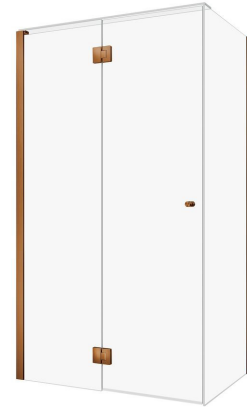

KADO

Kado Lux Frameless Enclosure with Wall Channel 1200 x 900mm Brushed Bronze

39869

SPECIFICATIONS

Recommended Use	Residential;Commercial
Colour Finish	Brushed Bronze;Clear
Primary Material	Glass
Frame Configuration	Frameless
Screen Shape	Rectangular
Screen Appearance	Clear
Screen Fixing	Channel
Mounting	Wall

WARRANTY

Residential & Commercial Use (Years)	7
Spare Parts & Labour (Years)	1

Please refer to Kado Warranty Page for full Terms and Conditions

Dimensions are nominal measurements only.

CLEANING RECOMMENDATIONS:

We recommend the use of soapy water or approved cleaners. This product should not be cleaned with abrasive materials. Damage caused by any improper treatment is not covered by the product warranty. Refer to Warranty Conditions

Disclaimer: Products in this specification manual must by regulation be installed by licensed and registered trade people. The manufacturer/distributor reserves the right to vary specifications or delete models from their range without prior notification. Dimensions are nominal measurements only. Dimensions and set-outs listed are correct at time of publication however the manufacturer/distributor takes no responsibility for printing errors.

Published 01/04/2026

To see the complete Kado range go to
www.reece.com.au