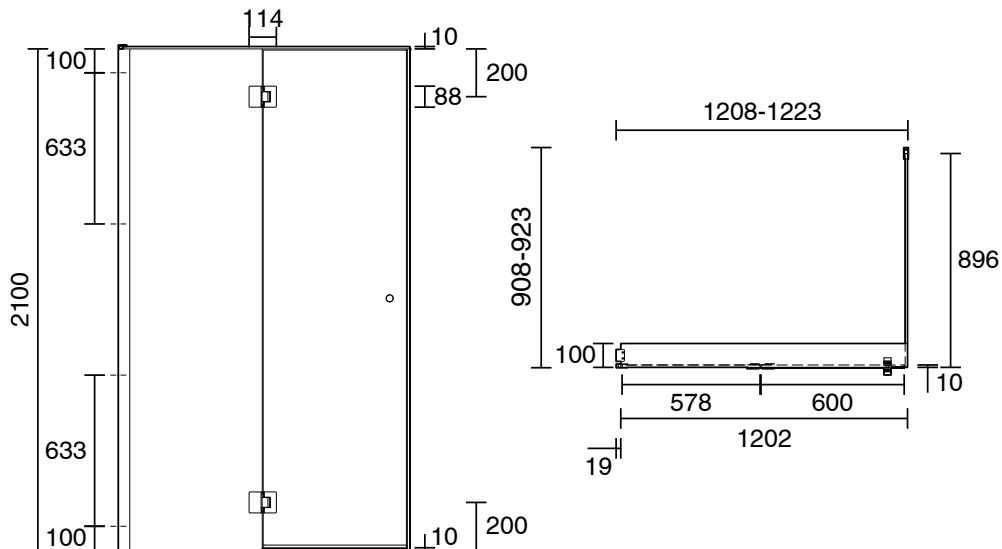

KADO

Kado Lux Frameless Enclosure with Wall Channel 1200 x 900mm Brushed Bronze

39869

SPECIFICATIONS

Recommended Use	Residential;Commercial
Colour Finish	Brushed Bronze;Clear
Primary Material	Glass
Frame Configuration	Frameless
Screen Shape	Rectangular
Screen Appearance	Clear
Screen Fixing	Channel
Mounting	Wall

WARRANTY

Residential & Commercial Use (Years)	7
Spare Parts & Labour (Years)	1

Please refer to Kado Warranty Page for full Terms and Conditions

Dimensions are nominal measurements only.

CLEANING RECOMMENDATIONS:

We recommend the use of soapy water or approved cleaners. This product should not be cleaned with abrasive materials. Damage caused by any improper treatment is not covered by the product warranty. Refer to Warranty Conditions

Disclaimer: Products in this specification manual must by regulation be installed by licensed and registered trade people. The manufacturer/distributor reserves the right to vary specifications or delete models from their range without prior notification. Dimensions are nominal measurements only. Dimensions and set-outs listed are correct at time of publication however the manufacturer/distributor takes no responsibility for printing errors.

Published 01/04/2026

To see the complete Kado range go to
www.reece.com.au