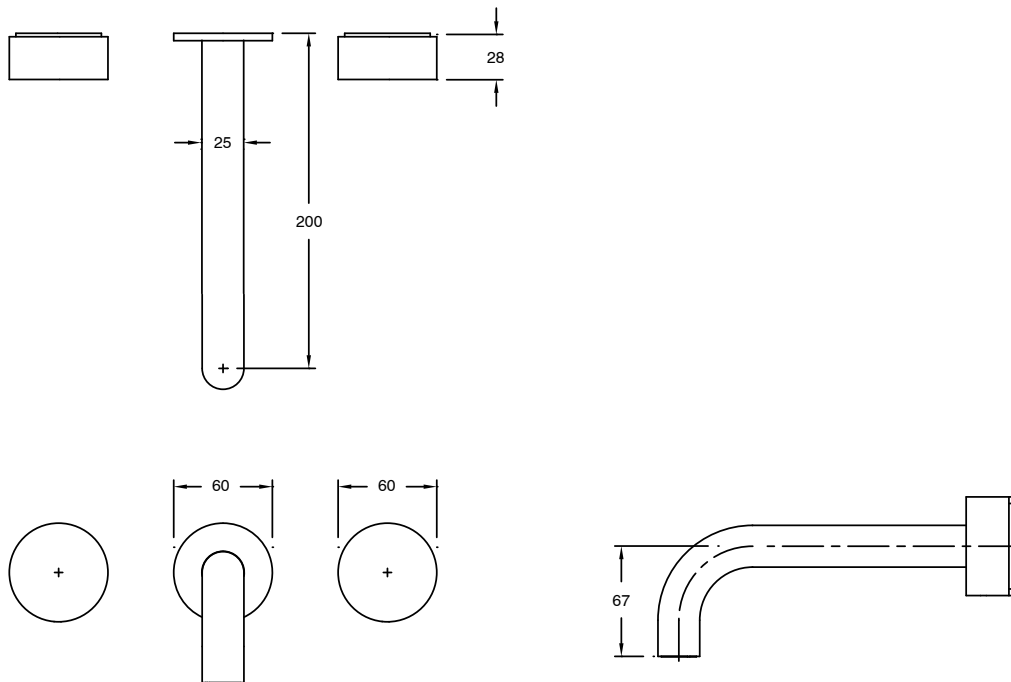

SUSSEX

Sussex Pure Bath Set 200mm with Linear Textured Handles PVD Brushed Gold Lead Free

47118

SPECIFICATIONS

Recommended Use	Residential;Commercial
Colour Finish	Brushed Gold
Primary Material	Lead Free Brass
Recommended Pressure Range	150 - 500 kPa as per AS3500
Max Continuous Working Temperature (deg C)	65
Min Continuous Working Temperature (deg C)	1

WARRANTY

Residential Use (Years)	40
Commercial Use (Years)	10

Please refer to Sussex Warranty page for full Terms and Conditions

Dimensions are nominal measurements only.

CLEANING RECOMMENDATIONS:

We recommend the use of soapy water or approved cleaners. This product should not be cleaned with abrasive materials. Damage caused by any improper treatment is not covered by the product warranty. Refer to Warranty Conditions

Disclaimer: Products in this specification manual must by regulation be installed by licensed and registered trade people. The manufacturer/distributor reserves the right to vary specifications or delete models from their range without prior notification. Dimensions are nominal measurements only. Dimensions and set-outs listed are correct at time of publication however the manufacturer/distributor takes no responsibility for printing errors.

Published 14/05/2026

To see the complete Sussex range go to
www.reece.com.au