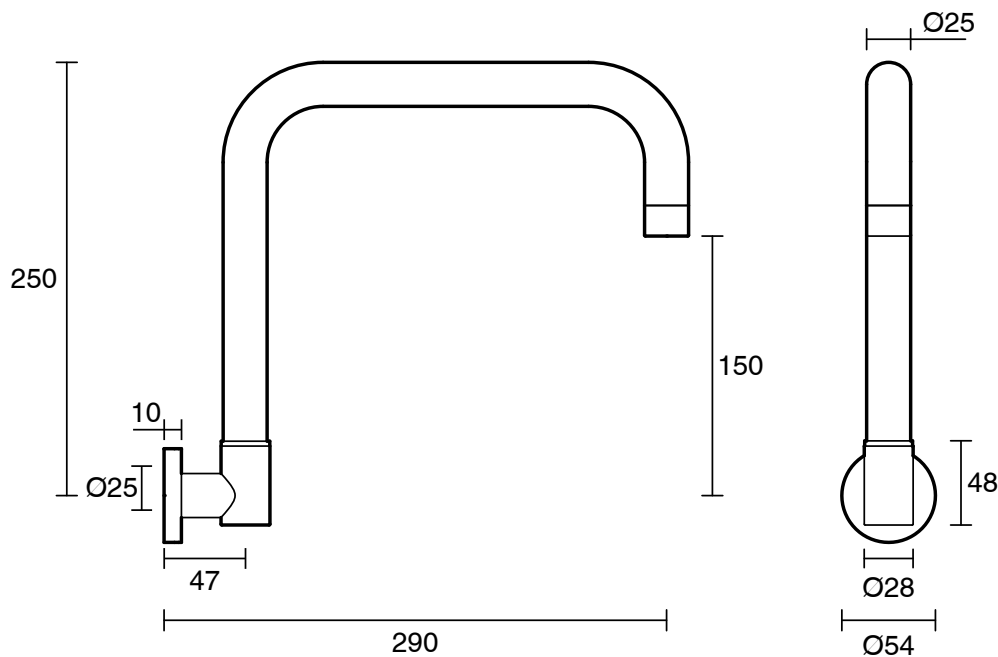

SUSSEX

Scala Wall Spa Outlet Square PVD Brushed Nickel Lead Free

52728

SPECIFICATIONS

Recommended Use	Residential;Commercial
Colour Finish	Brushed Nickel
Primary Material	Lead Free Brass
Recommended Pressure Range	150 - 500 kPa as per AS3500
Max Continuous Working Temperature (deg C)	65
Min Continuous Working Temperature (deg C)	1

WARRANTY

Residential Use (Years)	40
Commercial Use (Years)	10

Please refer to Sussex Warranty page for full Terms and Conditions

Dimensions are nominal measurements only.

CLEANING RECOMMENDATIONS:

We recommend the use of soapy water or approved cleaners. This product should not be cleaned with abrasive materials. Damage caused by any improper treatment is not covered by the product warranty. Refer to Warranty Conditions

Disclaimer: Products in this specification manual must by regulation be installed by licensed and registered trade people. The manufacturer/distributor reserves the right to vary specifications or delete models from their range without prior notification. Dimensions are nominal measurements only. Dimensions and set-outs listed are correct at time of publication however the manufacturer/distributor takes no responsibility for printing errors.

Published 12/05/2026

To see the complete Sussex range go to www.reece.com.au