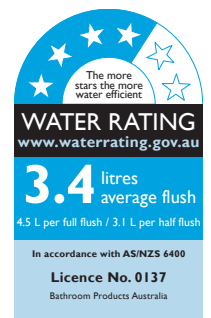

To see the complete Roca range go to www.reece.com.au/bathrooms