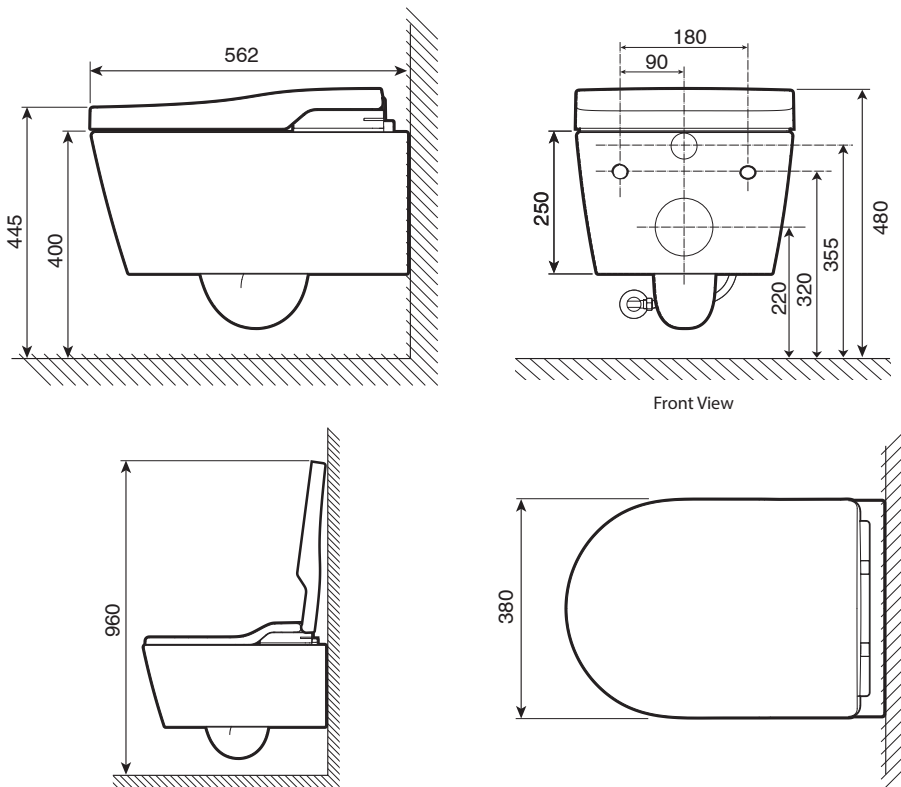

## Roca In-Wash Inspira Smart Toilet Rimless Wall Hung Pan with Soft Close Seat White (4 Star)

9507388

SPECIFICATIONS	
Recommended Use	Residential;Commercial
Pan Material	Vitreous China
Rim Configuration	Rimless
Pan Outlet Type	P Trap
Pan Weight (kg)	31
Mounting	Wall
Toilet Seat Included	Yes
WARRANTY	
Residential & Commercial Use (Years)	25
Spare Parts & Labour (Years)	1
<i>Please refer to Roca Warranty page for full Terms and Conditions</i>	

Dimensions are nominal measurements only.