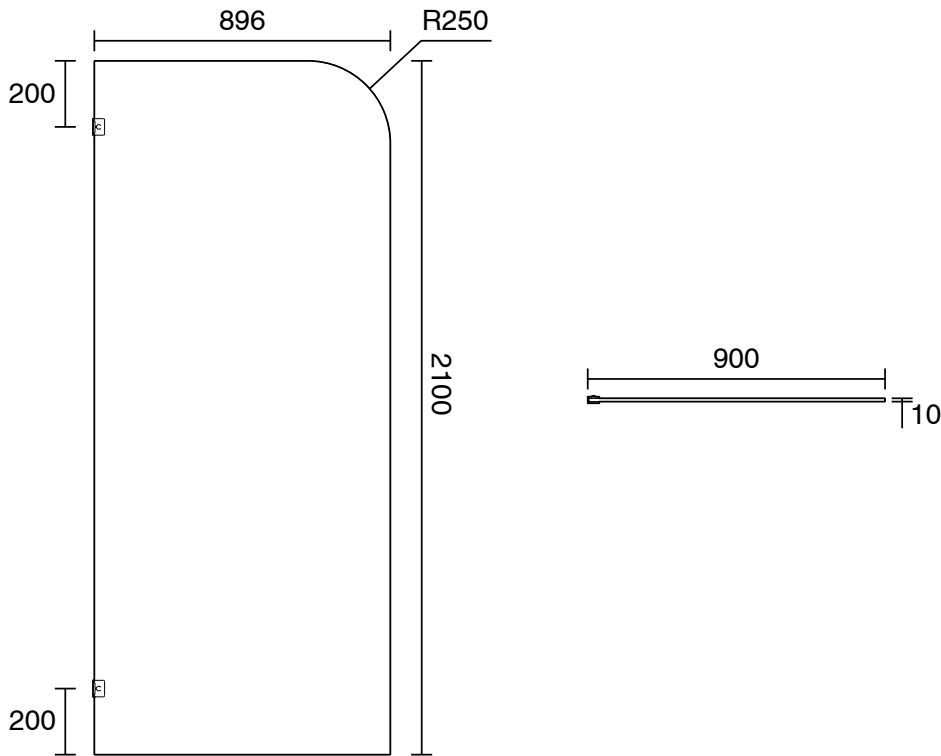

KADO

Kado Lux Frameless Curved Panel with Wall Clips Clear Glass 900mm Brushed Brass

1710105

SPECIFICATIONS	
Recommended Use	Residential;Commercial
Colour Finish	Brushed Brass;Clear
Primary Material	Glass
Frame Configuration	Frameless
Screen Shape	Curved
Screen Appearance	Clear
Screen Fixing	Clips
Mounting	Wall
WARRANTY	
Residential & Commercial Use (Years)	7
Spare Parts & Labour (Years)	1
<i>Please refer to Kado Warranty Page for full Terms and Conditions</i>	