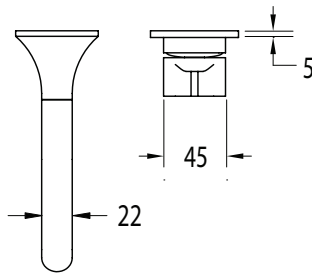

SUSSEX

Sussex Oria Wall Basin Mixer Outlet System with 165mm Outlet Chrome (5 Star) Lead Free

39668

SPECIFICATIONS	
Recommended Use	Residential;Commercial
Colour Finish	Polished Chrome
Primary Material	Lead Free Brass
Recommended Pressure Range	150 - 500 kPa as per AS3500
Max Continuous Working Temperature (deg C)	65
Min Continuous Working Temperature (deg C)	1
WARRANTY	
Residential Use (Years)	40
Commercial Use (Years)	10
<i>Please refer to Sussex Warranty page for full Terms and Conditions</i>	

Disclaimer: Products in this specification manual must by regulation be installed by licensed and registered trade people. The manufacturer/distributor reserves the right to vary specifications or delete models from their range without prior notification. Dimensions are nominal measurements only. Dimensions and set-outs listed are correct at time of publication however the manufacturer/distributor takes no responsibility for printing errors.