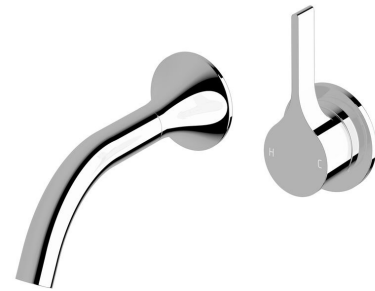

SUSSEX

Sussex Oria Wall Basin Mixer Outlet System with 165mm Outlet Chrome (5 Star) Lead Free

39668

SPECIFICATIONS	
Recommended Use	Residential;Commercial
Colour Finish	Polished Chrome
Primary Material	Lead Free Brass
Recommended Pressure Range	150 - 500 kPa as per AS3500
Max Continuous Working Temperature (deg C)	65
Min Continuous Working Temperature (deg C)	1
WARRANTY	
Residential Use (Years)	40
Commercial Use (Years)	10
<i>Please refer to Sussex Warranty page for full Terms and Conditions</i>	