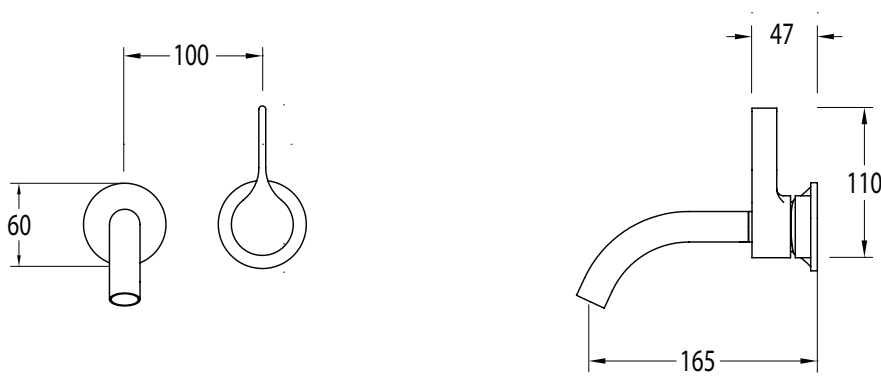

SUSSEX

Sussex Oria Wall Basin Mixer Outlet System with 165mm Outlet Chrome (5 Star) Lead Free

39668

SPECIFICATIONS	
Recommended Use	Residential;Commercial
Colour Finish	Polished Chrome
Primary Material	Lead Free Brass
Recommended Pressure Range	150 - 500 kPa as per AS3500
Max Continuous Working Temperature (deg C)	65
Min Continuous Working Temperature (deg C)	1
WARRANTY	
Residential Use (Years)	40
Commercial Use (Years)	10
<i>Please refer to Sussex Warranty page for full Terms and Conditions</i>	

Disclaimer: Products in this specification manual must by regulation be installed by licensed and registered trade people. The manufacturer/distributor reserves the right to vary specifications or delete models from their range without prior notification. Dimensions are nominal measurements only. Dimensions and set-outs listed are correct at time of publication however the manufacturer/distributor takes no responsibility for printing errors.