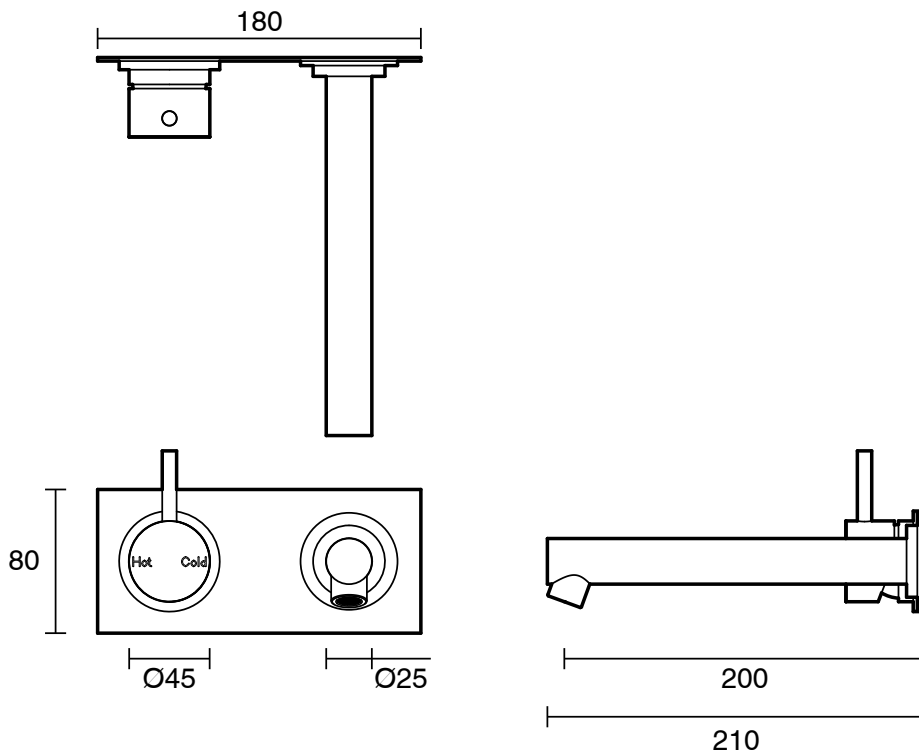

# SUSSEX

**Sussex Scala Bath Mixer Outlet System Straight 200mm Left Hand  
PVD Brushed Platinum Gold Lead Free  
52065**

SPECIFICATIONS	
Recommended Use	Residential;Commercial
Colour Finish	Brushed Platinum Gold
Primary Material	Lead Free Brass
Recommended Pressure Range	150 - 500 kPa as per AS3500
Max Continuous Working Temperature (deg C)	65
Min Continuous Working Temperature (deg C)	1
WARRANTY	
Residential Use (Years)	40
Commercial Use (Years)	10
<i>Please refer to Sussex Warranty page for full Terms and Conditions</i>	

**Disclaimer:** Products in this specification manual must by regulation be installed by licensed and registered trade people. The manufacturer/distributor reserves the right to vary specifications or delete models from their range without prior notification. Dimensions are nominal measurements only. Dimensions and set-outs listed are correct at time of publication however the manufacturer/distributor takes no responsibility for printing errors.