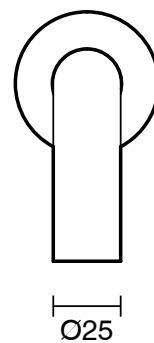

SUSSEX

Scala 25 Wall Outlet Curved 200mm Chrome (6 Star) Lead Free

51143

SPECIFICATIONS

Recommended Use	Residential;Commercial
Colour Finish	Polished Chrome
Primary Material	Lead Free Brass
Recommended Pressure Range	150 - 500 kPa as per AS3500
Max Continuous Working Temperature (deg C)	65
Min Continuous Working Temperature (deg C)	1

WARRANTY

Residential Use (Years)	40
Commercial Use (Years)	10

Please refer to Sussex Warranty page for full Terms and Conditions