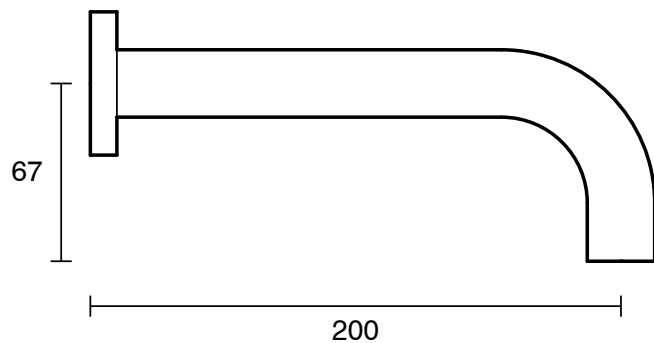

SUSSEX

Scala 25 Wall Outlet Curved 200mm Chrome (6 Star) Lead Free

51143

SPECIFICATIONS

Recommended Use	Residential;Commercial
Colour Finish	Polished Chrome
Primary Material	Lead Free Brass
Recommended Pressure Range	150 - 500 kPa as per AS3500
Max Continuous Working Temperature (deg C)	65
Min Continuous Working Temperature (deg C)	1

WARRANTY

Residential Use (Years)	40
Commercial Use (Years)	10

Please refer to Sussex Warranty page for full Terms and Conditions

Dimensions are nominal measurements only.

CLEANING RECOMMENDATIONS:

We recommend the use of soapy water or approved cleaners. This product should not be cleaned with abrasive materials. Damage caused by any improper treatment is not covered by the product warranty. Refer to Warranty Conditions

Disclaimer: Products in this specification manual must by regulation be installed by licensed and registered trade people. The manufacturer/distributor reserves the right to vary specifications or delete models from their range without prior notification. Dimensions are nominal measurements only. Dimensions and set-outs listed are correct at time of publication however the manufacturer/distributor takes no responsibility for printing errors.

Published 30/04/2026

To see the complete Sussex range go to www.reece.com.au