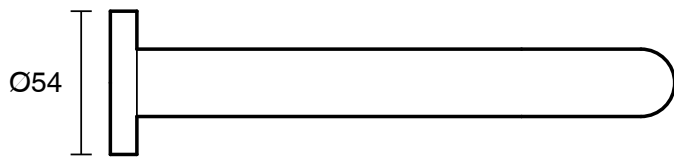

SUSSEX

Scala 25 Wall Outlet Curved 200mm Chrome (6 Star) Lead Free

51143

SPECIFICATIONS

Recommended Use	Residential;Commercial
Colour Finish	Polished Chrome
Primary Material	Lead Free Brass
Recommended Pressure Range	150 - 500 kPa as per AS3500
Max Continuous Working Temperature (deg C)	65
Min Continuous Working Temperature (deg C)	1

WARRANTY

Residential Use (Years)	40
Commercial Use (Years)	10

Please refer to Sussex Warranty page for full Terms and Conditions

Dimensions are nominal measurements only.

CLEANING RECOMMENDATIONS:

We recommend the use of soapy water or approved cleaners. This product should not be cleaned with abrasive materials. Damage caused by any improper treatment is not covered by the product warranty. Refer to Warranty Conditions

Disclaimer: Products in this specification manual must by regulation be installed by licensed and registered trade people. The manufacturer/distributor reserves the right to vary specifications or delete models from their range without prior notification. Dimensions are nominal measurements only. Dimensions and set-outs listed are correct at time of publication however the manufacturer/distributor takes no responsibility for printing errors.

Published 30/04/2026

To see the complete Sussex range go to www.reece.com.au