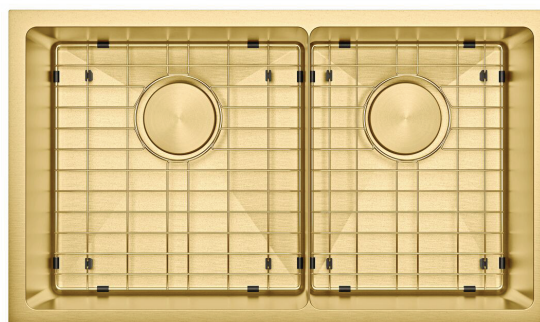

Memo Zenna 1 3/4 Bowl Sink Nanoplated Brass

9512422

SPECIFICATIONS

Recommended Use	Residential;Commercial
Bowl Type	1 & 3/4 Bowl
Mounting	Inset / Undermount
Overflow Configuration	No Overflow
Taphole Configuration	No Taphole
Sink Colour	Gold
Finish	Satin
Material	Stainless Steel (304 Grade)
Plug & Waste Size	90mm Basket Waste

WARRANTY

Residential & Commercial Use (Years)	30
Spare Parts & Labour (Years)	1

Please refer to Memo Warranty Page for full Terms and Conditions