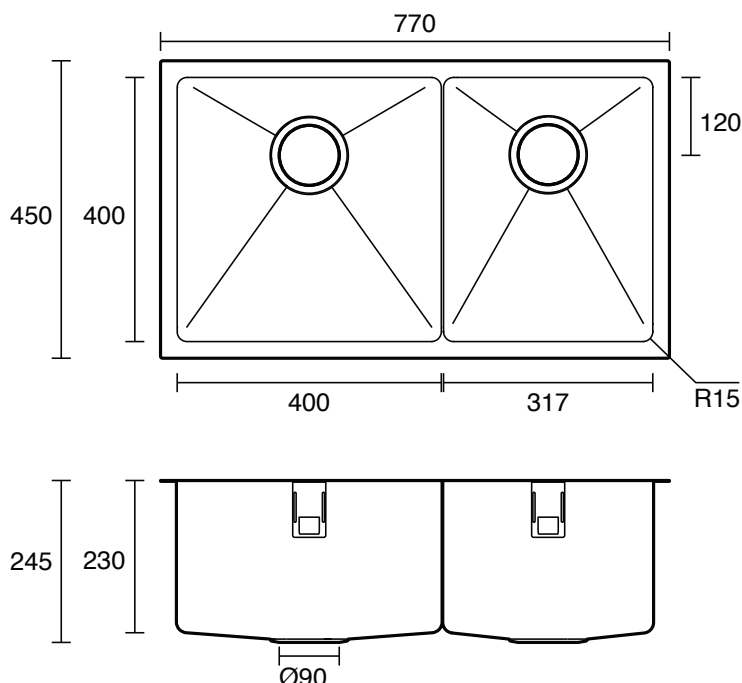

Sinks must be installed using a cutout template.
No responsibility will be taken for damage that occurs where a template has not been used.