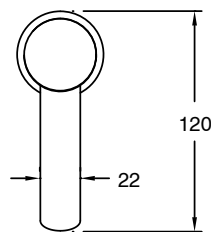

SUSSEX

Sussex Pure Basin Mixer with Diamond Textured Handles PVD Brushed Nickel (6 Star) Lead Free

46913

SPECIFICATIONS	
Recommended Use	Residential;Commercial
Colour Finish	Brushed Nickel
Primary Material	Lead Free Brass
Recommended Pressure Range	150 - 500 kPa as per AS3500
Max Continuous Working Temperature (deg C)	65
Min Continuous Working Temperature (deg C)	1
WARRANTY	
Residential Use (Years)	40
Commercial Use (Years)	10
<i>Please refer to Sussex Warranty page for full Terms and Conditions</i>	

Disclaimer: Products in this specification manual must by regulation be installed by licensed and registered trade people. The manufacturer/distributor reserves the right to vary specifications or delete models from their range without prior notification. Dimensions are nominal measurements only. Dimensions and set-outs listed are correct at time of publication however the manufacturer/distributor takes no responsibility for printing errors.