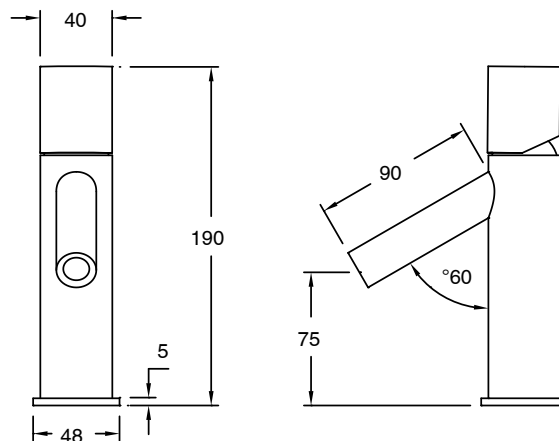

SUSSEX

Sussex Pure Basin Mixer with Diamond Textured Handles PVD Brushed Nickel (6 Star) Lead Free

46913

SPECIFICATIONS	
Recommended Use	Residential;Commercial
Colour Finish	Brushed Nickel
Primary Material	Lead Free Brass
Recommended Pressure Range	150 - 500 kPa as per AS3500
Max Continuous Working Temperature (deg C)	65
Min Continuous Working Temperature (deg C)	1
WARRANTY	
Residential Use (Years)	40
Commercial Use (Years)	10
<i>Please refer to Sussex Warranty page for full Terms and Conditions</i>	

Disclaimer: Products in this specification manual must by regulation be installed by licensed and registered trade people. The manufacturer/distributor reserves the right to vary specifications or delete models from their range without prior notification. Dimensions are nominal measurements only. Dimensions and set-outs listed are correct at time of publication however the manufacturer/distributor takes no responsibility for printing errors.