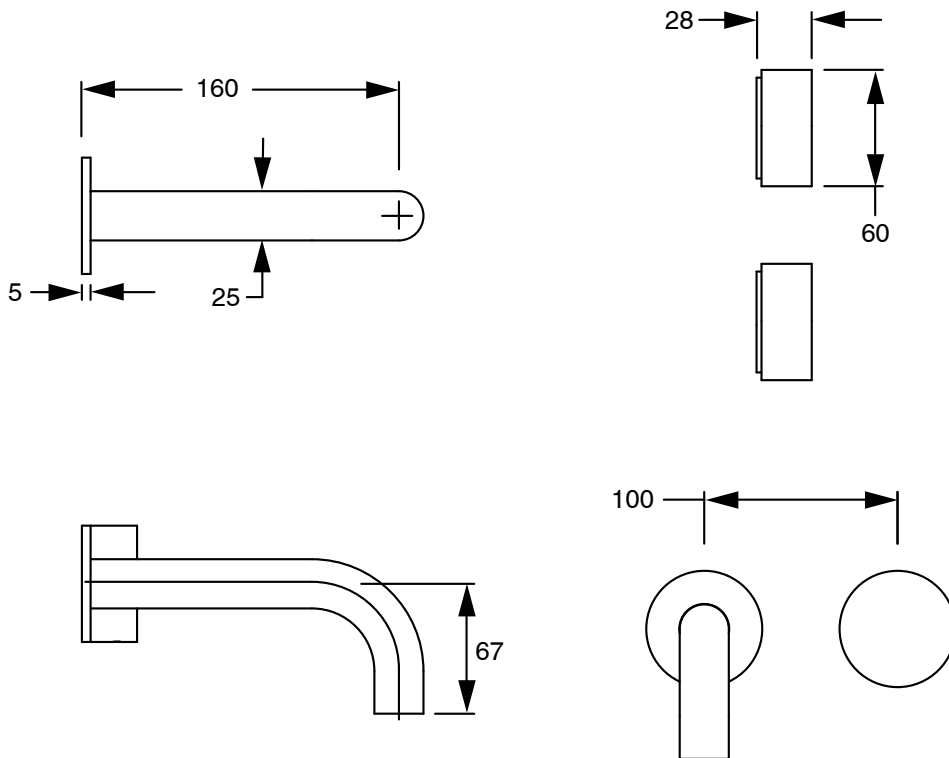

SUSSEX

Sussex Pure Progressive Wall Bath Mixer Tap System 160mm Brushed Gunmetal

2299034

SPECIFICATIONS

Recommended Use	Residential;Commercial
Colour Finish	Brushed Gunmetal
Primary Material	DR Brass
Recommended Pressure Range	150 - 500 kPa as per AS3500
Max Continuous Working Temperature (deg C)	65
Min Continuous Working Temperature (deg C)	1

WARRANTY

Residential Use (Years)	40
Commercial Use (Years)	10

Please refer to Sussex Warranty page for full Terms and Conditions

Dimensions are nominal measurements only.

CLEANING RECOMMENDATIONS:

We recommend the use of soapy water or approved cleaners. This product should not be cleaned with abrasive materials. Damage caused by any improper treatment is not covered by the product warranty. Refer to Warranty Conditions

Disclaimer: Products in this specification manual must by regulation be installed by licensed and registered trade people. The manufacturer/distributor reserves the right to vary specifications or delete models from their range without prior notification. Dimensions are nominal measurements only. Dimensions and set-outs listed are correct at time of publication however the manufacturer/distributor takes no responsibility for printing errors.

Published 16/04/2026

To see the complete Sussex range go to www.reece.com.au