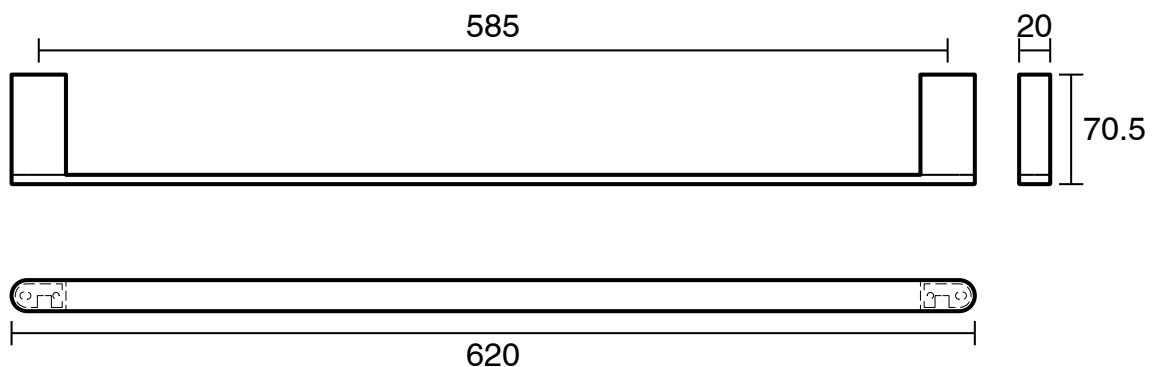

mizu

Mizu Soothe Single Towel Rail 600mm Brushed Gunmetal

2265126

SPECIFICATIONS

Recommended Use	Residential;Commercial
Colour Finish	Brushed Gunmetal
Primary Material	Zinc

WARRANTY

Residential & Commercial Use (Years)	25
Spare Parts & Labour (Years)	1

Please refer to Mizu Warranty page for full Terms and Conditions

Dimensions are nominal measurements only.

CLEANING RECOMMENDATIONS:

We recommend the use of soapy water or approved cleaners. This product should not be cleaned with abrasive materials. Damage caused by any improper treatment is not covered by the product warranty. Refer to Warranty Conditions

Disclaimer: Products in this specification manual must by regulation be installed by licensed and registered trade people. The manufacturer/distributor reserves the right to vary specifications or delete models from their range without prior notification. Dimensions are nominal measurements only. Dimensions and set-outs listed are correct at time of publication however the manufacturer/distributor takes no responsibility for printing errors.

Published 01/04/2026

To see the complete Mizu range go to
www.reece.com.au