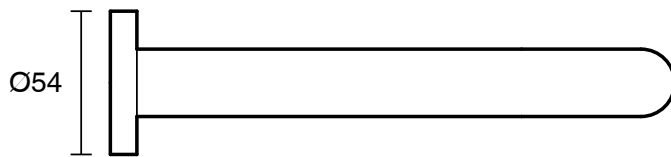

SUSSEX

Scala 25 Curved Bath Outlet 200mm PVD Matte Black Lead Free

51059

SPECIFICATIONS	
Recommended Use	Residential;Commercial
Colour Finish	Matte Black
Primary Material	Lead Free Brass
Recommended Pressure Range	150 - 500 kPa as per AS3500
Max Continuous Working Temperature (deg C)	65
Min Continuous Working Temperature (deg C)	1
WARRANTY	
Residential Use (Years)	40
Commercial Use (Years)	10
<i>Please refer to Sussex Warranty page for full Terms and Conditions</i>	