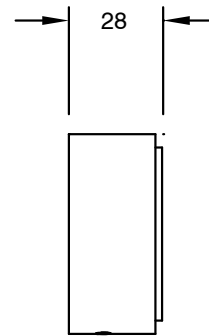

SUSSEX

Sussex Pure Wall Top Assembly with Linear Textured Handles PVD Brushed Gold Lead Free

50930

SPECIFICATIONS

Recommended Use	Residential;Commercial
Colour Finish	Brushed Gold
Primary Material	Lead Free Brass
Recommended Pressure Range	150 - 500 kPa as per AS3500
Max Continuous Working Temperature (deg C)	65
Min Continuous Working Temperature (deg C)	1

WARRANTY

Residential Use (Years)	40
Commercial Use (Years)	10

Please refer to Sussex Warranty page for full Terms and Conditions

Dimensions are nominal measurements only.

CLEANING RECOMMENDATIONS:

We recommend the use of soapy water or approved cleaners. This product should not be cleaned with abrasive materials. Damage caused by any improper treatment is not covered by the product warranty. Refer to Warranty Conditions

Disclaimer: Products in this specification manual must by regulation be installed by licensed and registered trade people. The manufacturer/distributor reserves the right to vary specifications or delete models from their range without prior notification. Dimensions are nominal measurements only. Dimensions and set-outs listed are correct at time of publication however the manufacturer/distributor takes no responsibility for printing errors.

Published 07/05/2026

To see the complete Sussex range go to www.reece.com.au