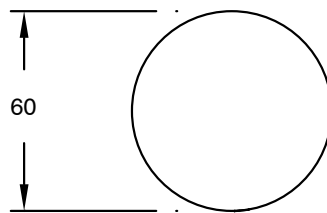

SUSSEX

Sussex Pure Wall Top Assembly with Linear Textured Handles PVD Brushed Gold Lead Free

50930

SPECIFICATIONS

Recommended Use	Residential;Commercial
Colour Finish	Brushed Gold
Primary Material	Lead Free Brass
Recommended Pressure Range	150 - 500 kPa as per AS3500
Max Continuous Working Temperature (deg C)	65
Min Continuous Working Temperature (deg C)	1

WARRANTY

Residential Use (Years)	40
Commercial Use (Years)	10

Please refer to Sussex Warranty page for full Terms and Conditions

Dimensions are nominal measurements only.

CLEANING RECOMMENDATIONS:

We recommend the use of soapy water or approved cleaners. This product should not be cleaned with abrasive materials. Damage caused by any improper treatment is not covered by the product warranty. Refer to Warranty Conditions

Disclaimer: Products in this specification manual must by regulation be installed by licensed and registered trade people. The manufacturer/distributor reserves the right to vary specifications or delete models from their range without prior notification. Dimensions are nominal measurements only. Dimensions and set-outs listed are correct at time of publication however the manufacturer/distributor takes no responsibility for printing errors.

Published 07/05/2026

To see the complete Sussex range go to www.reece.com.au