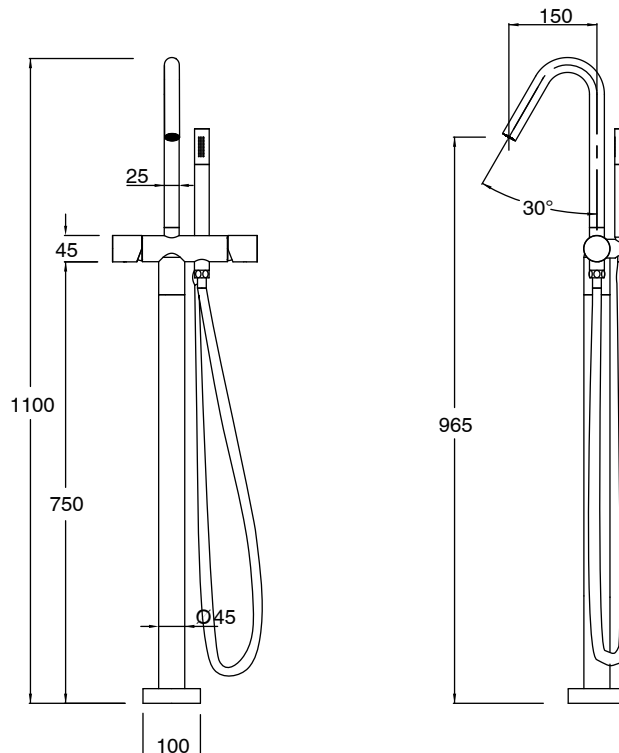

## Sussex Pure Floor Mounted Bath Mixer Tap with Handshower and Linear Textured Handle Kit Chrome (3 Star) 2264042

SPECIFICATIONS	
Recommended Use	Residential;Commercial
Colour Finish	Polished Chrome
Primary Material	DR Brass
Recommended Pressure Range	150 - 500 kPa as per AS3500
Max Continuous Working Temperature (deg C)	65
Min Continuous Working Temperature (deg C)	1
WARRANTY	
Residential Use (Years)	40
Commercial Use (Years)	10
<i>Please refer to Sussex Warranty page for full Terms and Conditions</i>	

Dimensions are nominal measurements only.