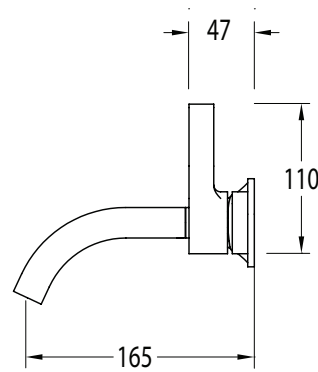

SUSSEX

Sussex Oria Wall Bath Mixer Outlet System 165mm PVD Matte Black Lead Free

50992

SPECIFICATIONS

Recommended Use	Residential;Commercial
Colour Finish	Matte Black
Primary Material	Lead Free Brass
Recommended Pressure Range	150 - 500 kPa as per AS3500
Max Continuous Working Temperature (deg C)	65
Min Continuous Working Temperature (deg C)	1

WARRANTY

Residential Use (Years)	40
Commercial Use (Years)	10

Please refer to Sussex Warranty page for full Terms and Conditions

Dimensions are nominal measurements only.

CLEANING RECOMMENDATIONS:

We recommend the use of soapy water or approved cleaners. This product should not be cleaned with abrasive materials. Damage caused by any improper treatment is not covered by the product warranty. Refer to Warranty Conditions

Disclaimer: Products in this specification manual must by regulation be installed by licensed and registered trade people. The manufacturer/distributor reserves the right to vary specifications or delete models from their range without prior notification. Dimensions are nominal measurements only. Dimensions and set-outs listed are correct at time of publication however the manufacturer/distributor takes no responsibility for printing errors.

Published 12/05/2026

To see the complete Sussex range go to www.reece.com.au