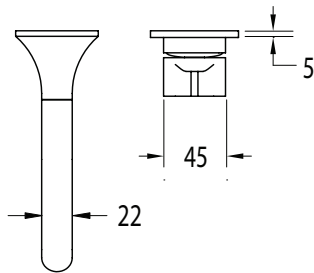

SUSSEX

Sussex Oria Wall Bath Mixer Outlet System 165mm PVD Matte Black Lead Free

50992

SPECIFICATIONS

Recommended Use	Residential;Commercial
Colour Finish	Matte Black
Primary Material	Lead Free Brass
Recommended Pressure Range	150 - 500 kPa as per AS3500
Max Continuous Working Temperature (deg C)	65
Min Continuous Working Temperature (deg C)	1

WARRANTY

Residential Use (Years)	40
Commercial Use (Years)	10

Please refer to Sussex Warranty page for full Terms and Conditions

Dimensions are nominal measurements only.

CLEANING RECOMMENDATIONS:

We recommend the use of soapy water or approved cleaners. This product should not be cleaned with abrasive materials. Damage caused by any improper treatment is not covered by the product warranty. Refer to Warranty Conditions

Disclaimer: Products in this specification manual must by regulation be installed by licensed and registered trade people. The manufacturer/distributor reserves the right to vary specifications or delete models from their range without prior notification. Dimensions are nominal measurements only. Dimensions and set-outs listed are correct at time of publication however the manufacturer/distributor takes no responsibility for printing errors.

Published 12/05/2026

To see the complete Sussex range go to www.reece.com.au