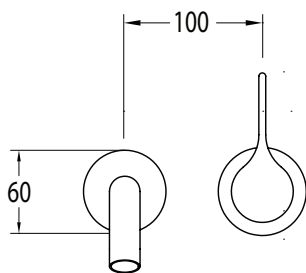

SUSSEX

Sussex Oria Wall Bath Mixer Outlet System 165mm PVD Matte Black Lead Free

50992

SPECIFICATIONS

Recommended Use	Residential;Commercial
Colour Finish	Matte Black
Primary Material	Lead Free Brass
Recommended Pressure Range	150 - 500 kPa as per AS3500
Max Continuous Working Temperature (deg C)	65
Min Continuous Working Temperature (deg C)	1

WARRANTY

Residential Use (Years)	40
Commercial Use (Years)	10

Please refer to Sussex Warranty page for full Terms and Conditions

Dimensions are nominal measurements only.

CLEANING RECOMMENDATIONS:

We recommend the use of soapy water or approved cleaners. This product should not be cleaned with abrasive materials. Damage caused by any improper treatment is not covered by the product warranty. Refer to Warranty Conditions

Disclaimer: Products in this specification manual must by regulation be installed by licensed and registered trade people. The manufacturer/distributor reserves the right to vary specifications or delete models from their range without prior notification. Dimensions are nominal measurements only. Dimensions and set-outs listed are correct at time of publication however the manufacturer/distributor takes no responsibility for printing errors.

Published 12/05/2026

To see the complete Sussex range go to www.reece.com.au