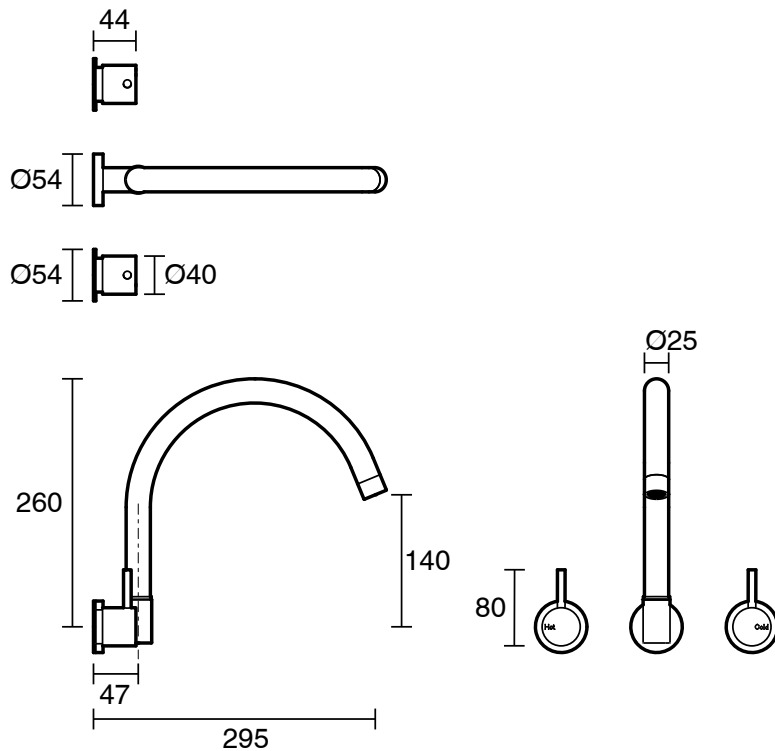

## Scala Wall Spa Set Curved PVD Brushed Gold Lead Free

52740

SPECIFICATIONS	
Recommended Use	Residential;Commercial
Colour Finish	Brushed Gold
Primary Material	Lead Free Brass
Recommended Pressure Range	150 - 500 kPa as per AS3500
Max Continuous Working Temperature (deg C)	65
Min Continuous Working Temperature (deg C)	1
WARRANTY	
Residential Use (Years)	40
Commercial Use (Years)	10
<i>Please refer to Sussex Warranty page for full Terms and Conditions</i>	

Dimensions are nominal measurements only.

**Disclaimer:** Products in this specification manual must by regulation be installed by licensed and registered trade people. The manufacturer/distributor reserves the right to vary specifications or delete models from their range without prior notification. Dimensions are nominal measurements only. Dimensions and set-outs listed are correct at time of publication however the manufacturer/distributor takes no responsibility for printing errors.