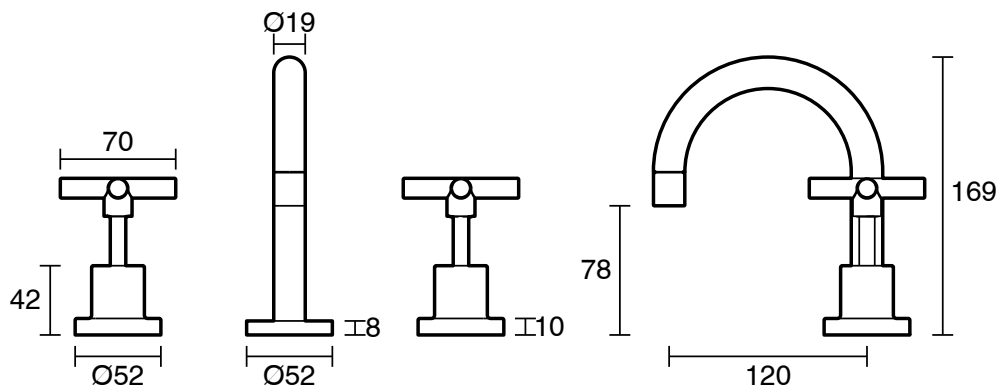

Posh Solus Basin Set Fixed Outlet Matte Black (5 Star) Lead Free

26110

SPECIFICATIONS

Recommended Use	Residential;Commercial
Colour Finish	Matte Black
Primary Material	Lead Free Brass
Recommended Pressure Range	150 - 500 kPa as per AS3500
Max Continuous Working Temperature (deg C)	80
Min Continuous Working Temperature (deg C)	5
Hot Water Unit Suitability	Storage Tank;Continuous Flow

WARRANTY

Residential & Commercial Use (Years)	25
Spare Parts & Labour (Years)	1

Please refer to Posh Warranty Page for full Terms and Conditions