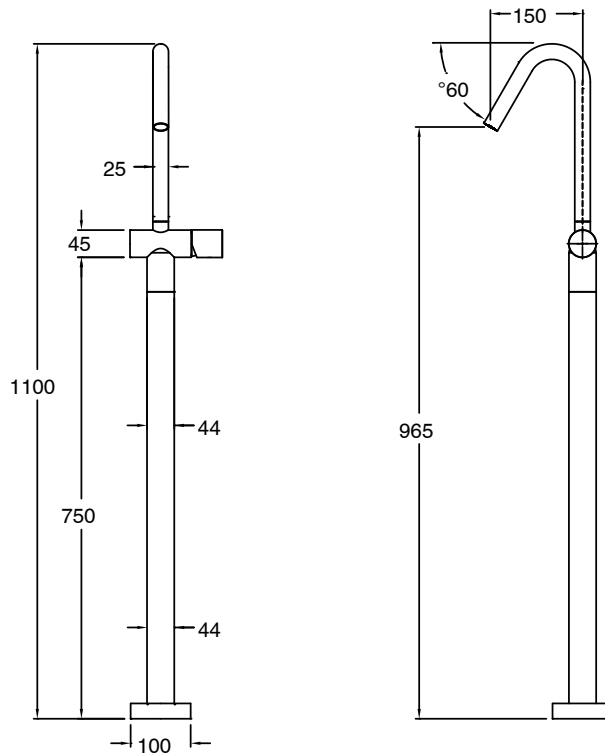

SUSSEX

Sussex Pure Floor Mounted Bath Mixer Tap Trimset PVD Matte Black

9511429

SPECIFICATIONS

Recommended Use	Residential;Commercial
Colour Finish	Matte Black
Primary Material	DR Brass
Recommended Pressure Range	150 - 500 kPa as per AS3500
Max Continuous Working Temperature (deg C)	65
Min Continuous Working Temperature (deg C)	1

WARRANTY

Residential Use (Years)	40
Commercial Use (Years)	10

Please refer to Sussex Warranty page for full Terms and Conditions

Dimensions are nominal measurements only.

CLEANING RECOMMENDATIONS:

We recommend the use of soapy water or approved cleaners. This product should not be cleaned with abrasive materials. Damage caused by any improper treatment is not covered by the product warranty. Refer to Warranty Conditions

Disclaimer: Products in this specification manual must by regulation be installed by licensed and registered trade people. The manufacturer/distributor reserves the right to vary specifications or delete models from their range without prior notification. Dimensions are nominal measurements only. Dimensions and set-outs listed are correct at time of publication however the manufacturer/distributor takes no responsibility for printing errors.

Published 21/04/2026

To see the complete Sussex range go to www.reece.com.au