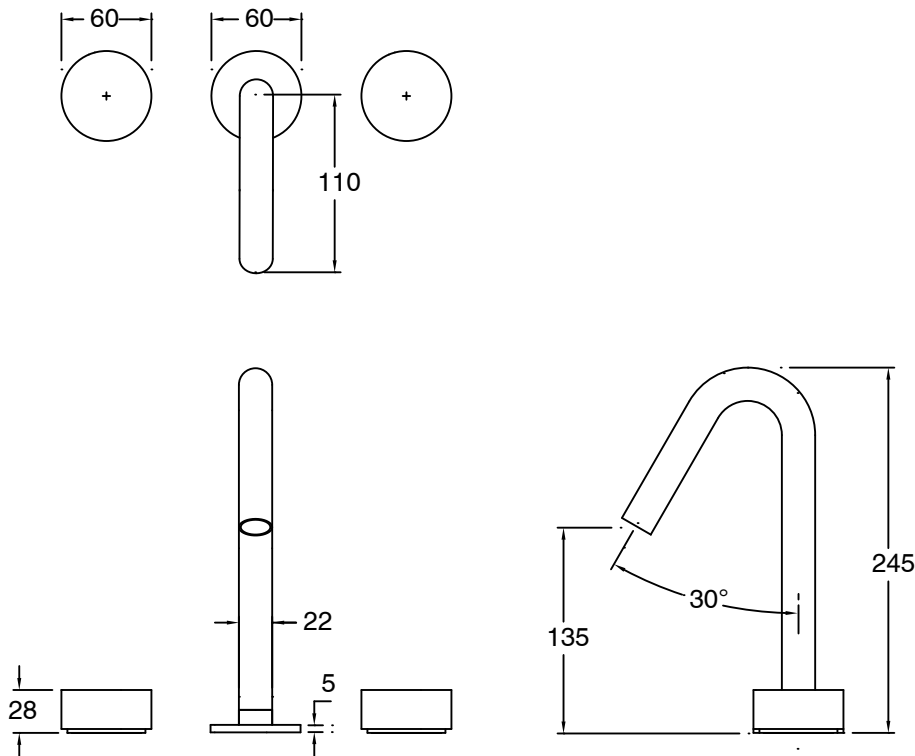

SUSSEX

Sussex Pure Basin Set with Cirque Textured Handles Chrome (5 Star) Lead Free

47014

SPECIFICATIONS

Recommended Use	Residential;Commercial
Colour Finish	Polished Chrome
Primary Material	Lead Free Brass
Recommended Pressure Range	150 - 500 kPa as per AS3500
Max Continuous Working Temperature (deg C)	65
Min Continuous Working Temperature (deg C)	1

WARRANTY

Residential Use (Years)	40
Commercial Use (Years)	10

Please refer to Sussex Warranty page for full Terms and Conditions

Dimensions are nominal measurements only.

CLEANING RECOMMENDATIONS:

We recommend the use of soapy water or approved cleaners. This product should not be cleaned with abrasive materials. Damage caused by any improper treatment is not covered by the product warranty. Refer to Warranty Conditions

Disclaimer: Products in this specification manual must by regulation be installed by licensed and registered trade people. The manufacturer/distributor reserves the right to vary specifications or delete models from their range without prior notification. Dimensions are nominal measurements only. Dimensions and set-outs listed are correct at time of publication however the manufacturer/distributor takes no responsibility for printing errors.

Published 07/05/2026

To see the complete Sussex range go to www.reece.com.au