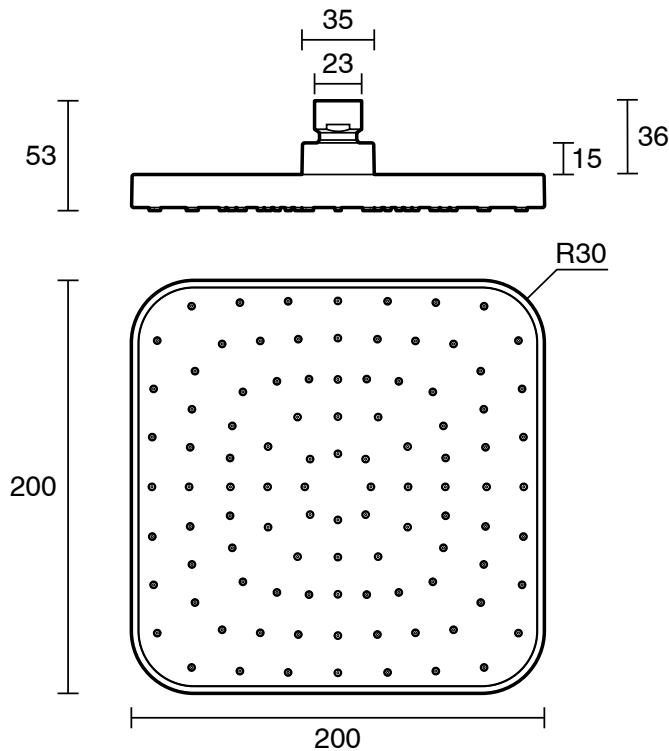

mizu

Mizu Soothe Overhead Shower 200mm Brushed Gunmetal (5 Star)

4201022

SPECIFICATIONS

Recommended Use	Residential;Commercial
Colour Finish	Brushed Gunmetal
Primary Material	Lead Free Brass
Recommended Pressure Range	150 - 500 kPa as per AS3500
Max Continuous Working Temperature (deg C)	65
Min Continuous Working Temperature (deg C)	5

WARRANTY

Residential & Commercial Use (Years)	25
Spare Parts & Labour (Years)	1

Please refer to Mizu Warranty page for full Terms and Conditions

Dimensions are nominal measurements only.

CLEANING RECOMMENDATIONS:

We recommend the use of soapy water or approved cleaners. This product should not be cleaned with abrasive materials. Damage caused by any improper treatment is not covered by the product warranty. Refer to Warranty Conditions

Disclaimer: Products in this specification manual must by regulation be installed by licensed and registered trade people. The manufacturer/distributor reserves the right to vary specifications or delete models from their range without prior notification. Dimensions are nominal measurements only. Dimensions and set-outs listed are correct at time of publication however the manufacturer/distributor takes no responsibility for printing errors.

Published 01/04/2026

To see the complete Mizu range go to www.reece.com.au