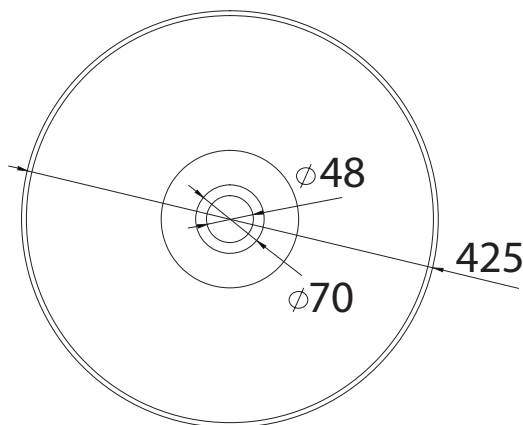

Posh Solus Vessel Basin 425mm White

SPECIFICATIONS

Recommended Use	Residential;Commercial
Material	Vitreous China
Colour	White
Bowl Capacity	7 Litres
Weight	8 kg
Fixing	Waterproof Sealant (not supplied)
Taphole Configuration	No Taphole
Overflow Configuration	No Overflow
Waste Size	32 x 40mm
Plug & Waste	Sold Separately
Tapware	Sold Separately

WARRANTY

Residential & Commercial Use (Years)	25
Spare Parts & Labour (Years)	1
<i>Please refer to Posh Warranty Page for full Terms and Conditions</i>	

CLEANING RECOMMENDATIONS

We recommend the use of soapy water or approved cleaners.

This product should not be cleaned with abrasive materials.

Damage caused by any improper treatment is not covered by the product warranty. Refer to Warranty Conditions.

Dimensions are nominal measurements only.

Disclaimer: Products in this specification manual must by regulation be installed by licensed and registered trade people. The manufacturer/distributor reserves the right to vary specifications or delete models from their range without prior notification. Dimensions are nominal measurements only. Dimensions and set-outs listed are correct at time of publication however the manufacturer/distributor takes no responsibility for printing errors.

Published 01/04/2026