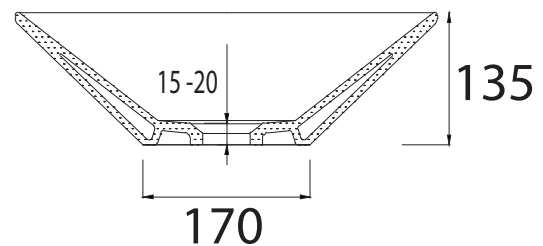

Posh Solus Vessel Basin 425mm White

SPECIFICATIONS

Recommended Use	Residential;Commercial
Material	Vitreous China
Colour	White
Bowl Capacity	7 Litres
Weight	8 kg
Fixing	Waterproof Sealant (not supplied)
Taphole Configuration	No Taphole
Overflow Configuration	No Overflow
Waste Size	32 x 40mm
Plug & Waste	Sold Separately
Tapware	Sold Separately

WARRANTY

Residential & Commercial Use (Years)	25
Spare Parts & Labour (Years)	1
<i>Please refer to Posh Warranty Page for full Terms and Conditions</i>	

CLEANING RECOMMENDATIONS

We recommend the use of soapy water or approved cleaners.

This product should not be cleaned with abrasive materials.

Damage caused by any improper treatment is not covered by the product warranty. Refer to Warranty Conditions.

Dimensions are nominal measurements only.

Disclaimer: Products in this specification manual must by regulation be installed by licensed and registered trade people. The manufacturer/distributor reserves the right to vary specifications or delete models from their range without prior notification. Dimensions are nominal measurements only. Dimensions and set-outs listed are correct at time of publication however the manufacturer/distributor takes no responsibility for printing errors.

Published 01/04/2026