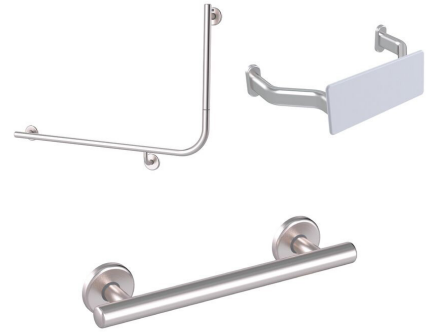

## Mizu Drift 90 Degree Accessible WC Kit Left Hand Brushed Stainless Steel

9513045

SPECIFICATIONS	
Recommended Use	Residential;Commercial
Colour Finish	Brushed Stainless Steel
Primary Material	Stainless Steel
WARRANTY	
Residential & Commercial Use (Years)	25
Spare Parts & Labour (Years)	1
<i>Please refer to Mizu Warranty page for full Terms and Conditions</i>	