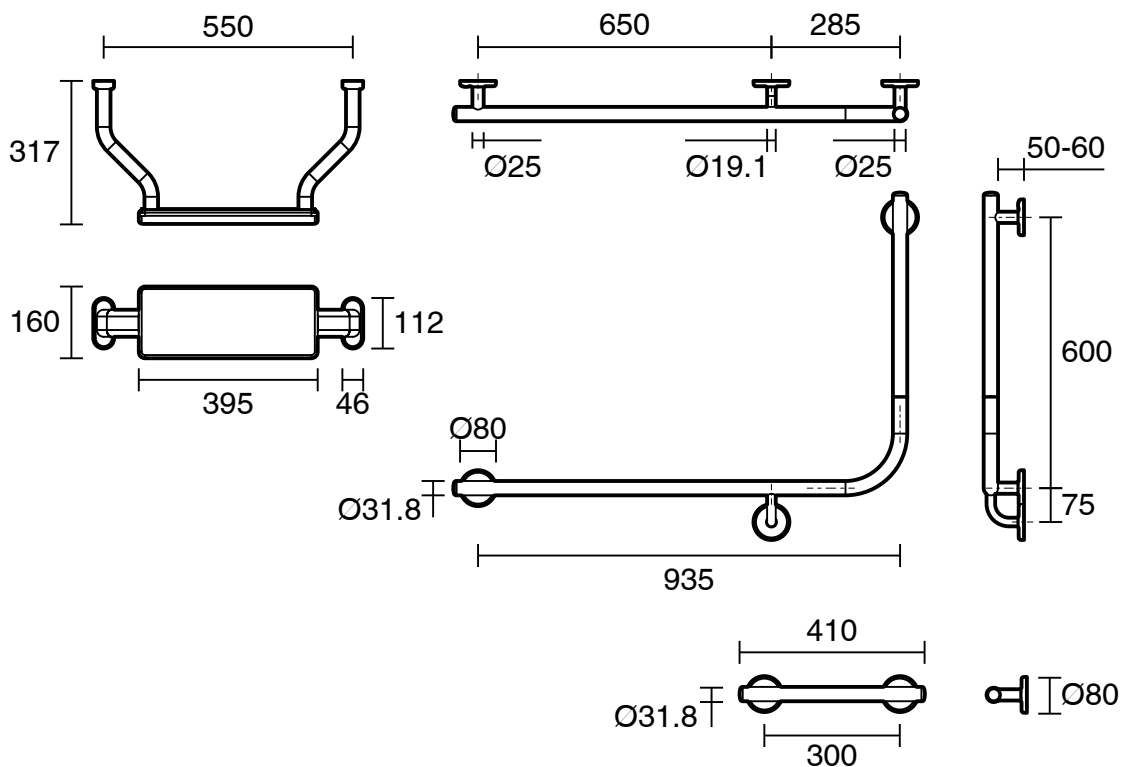

## Mizu Drift 90 Degree Accessible WC Kit Left Hand Brushed Stainless Steel

9513045

SPECIFICATIONS	
Recommended Use	Residential;Commercial
Colour Finish	Brushed Stainless Steel
Primary Material	Stainless Steel
WARRANTY	
Residential & Commercial Use (Years)	25
Spare Parts & Labour (Years)	1
<i>Please refer to Mizu Warranty page for full Terms and Conditions</i>	

Dimensions are nominal measurements only.