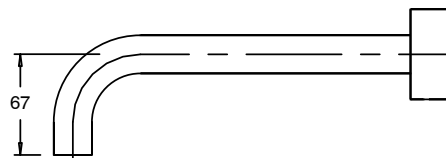

SUSSEX

Sussex Pure Bath Set 250mm EP Satin Chrome Lead Free

47125

SPECIFICATIONS

Recommended Use	Residential;Commercial
Colour Finish	Satin Chrome
Primary Material	Lead Free Brass
Recommended Pressure Range	150 - 500 kPa as per AS3500
Max Continuous Working Temperature (deg C)	65
Min Continuous Working Temperature (deg C)	1

WARRANTY

Residential Use (Years)	40
Commercial Use (Years)	10

Please refer to Sussex Warranty page for full Terms and Conditions

Dimensions are nominal measurements only.

CLEANING RECOMMENDATIONS:

We recommend the use of soapy water or approved cleaners. This product should not be cleaned with abrasive materials. Damage caused by any improper treatment is not covered by the product warranty. Refer to Warranty Conditions

Disclaimer: Products in this specification manual must by regulation be installed by licensed and registered trade people. The manufacturer/distributor reserves the right to vary specifications or delete models from their range without prior notification. Dimensions are nominal measurements only. Dimensions and set-outs listed are correct at time of publication however the manufacturer/distributor takes no responsibility for printing errors.

Published 14/05/2026

To see the complete Sussex range go to www.reece.com.au