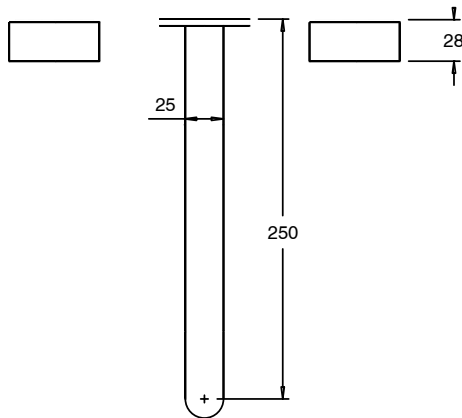

SUSSEX

Sussex Pure Bath Set 250mm EP Satin Chrome Lead Free

47125

SPECIFICATIONS

Recommended Use	Residential;Commercial
Colour Finish	Satin Chrome
Primary Material	Lead Free Brass
Recommended Pressure Range	150 - 500 kPa as per AS3500
Max Continuous Working Temperature (deg C)	65
Min Continuous Working Temperature (deg C)	1

WARRANTY

Residential Use (Years)	40
Commercial Use (Years)	10

Please refer to Sussex Warranty page for full Terms and Conditions

Dimensions are nominal measurements only.

CLEANING RECOMMENDATIONS:

We recommend the use of soapy water or approved cleaners. This product should not be cleaned with abrasive materials. Damage caused by any improper treatment is not covered by the product warranty. Refer to Warranty Conditions

Disclaimer: Products in this specification manual must by regulation be installed by licensed and registered trade people. The manufacturer/distributor reserves the right to vary specifications or delete models from their range without prior notification. Dimensions are nominal measurements only. Dimensions and set-outs listed are correct at time of publication however the manufacturer/distributor takes no responsibility for printing errors.

Published 14/05/2026

To see the complete Sussex range go to www.reece.com.au