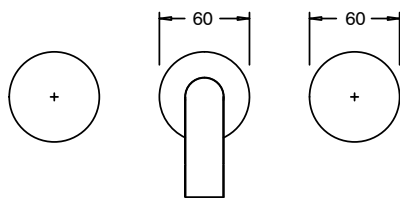

SUSSEX

Sussex Pure Bath Set 250mm EP Satin Chrome Lead Free

47125

SPECIFICATIONS

Recommended Use	Residential;Commercial
Colour Finish	Satin Chrome
Primary Material	Lead Free Brass
Recommended Pressure Range	150 - 500 kPa as per AS3500
Max Continuous Working Temperature (deg C)	65
Min Continuous Working Temperature (deg C)	1

WARRANTY

Residential Use (Years)	40
Commercial Use (Years)	10

Please refer to Sussex Warranty page for full Terms and Conditions

Dimensions are nominal measurements only.

CLEANING RECOMMENDATIONS:

We recommend the use of soapy water or approved cleaners. This product should not be cleaned with abrasive materials. Damage caused by any improper treatment is not covered by the product warranty. Refer to Warranty Conditions

Disclaimer: Products in this specification manual must by regulation be installed by licensed and registered trade people. The manufacturer/distributor reserves the right to vary specifications or delete models from their range without prior notification. Dimensions are nominal measurements only. Dimensions and set-outs listed are correct at time of publication however the manufacturer/distributor takes no responsibility for printing errors.

Published 14/05/2026

To see the complete Sussex range go to www.reece.com.au