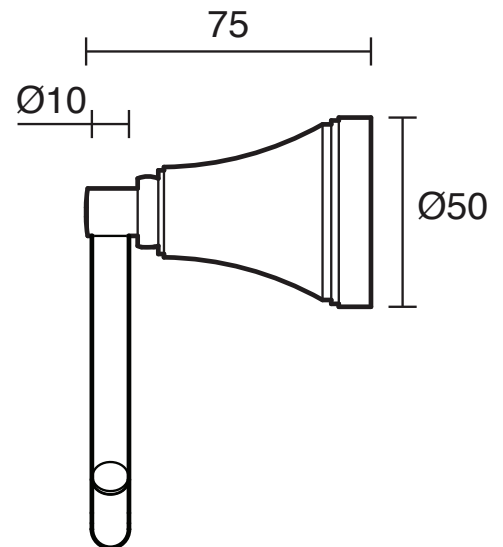

KADO

Kado Era Toilet Roll Holder Chrome

9507730

SPECIFICATIONS

Recommended Use	Residential;Commercial
Colour	Chrome
Material	Zinc/Steel

WARRANTY

Residential & Commercial Use (Years)	25
Parts Replacement Only (Years)	1

Please refer to Kado Warranty Page for full Terms and Conditions

Dimensions are nominal measurements only.

CLEANING RECOMMENDATIONS:

We recommend the use of soapy water or approved cleaners. This product should not be cleaned with abrasive materials. Damage caused by any improper treatment is not covered by the product warranty. Refer to Warranty Conditions

Disclaimer: Products in this specification manual must by regulation be installed by licensed and registered trade people. The manufacturer/distributor reserves the right to vary specifications or delete models from their range without prior notification. Dimensions are nominal measurements only. Dimensions and set-outs listed are correct at time of publication however the manufacturer/distributor takes no responsibility for printing errors.

Published 01/04/2026

To see the complete Kado range go to
www.reece.com.au