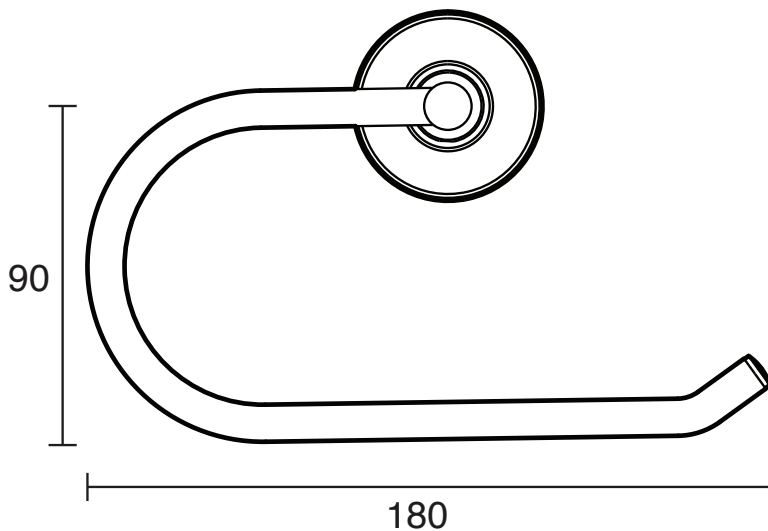

KADO

Kado Era Toilet Roll Holder Chrome

9507730

SPECIFICATIONS

Recommended Use	Residential;Commercial
Colour	Chrome
Material	Zinc/Steel

WARRANTY

Residential & Commercial Use (Years)	25
Parts Replacement Only (Years)	1

Please refer to Kado Warranty Page for full Terms and Conditions

Dimensions are nominal measurements only.

CLEANING RECOMMENDATIONS:

We recommend the use of soapy water or approved cleaners. This product should not be cleaned with abrasive materials. Damage caused by any improper treatment is not covered by the product warranty. Refer to Warranty Conditions

Disclaimer: Products in this specification manual must by regulation be installed by licensed and registered trade people. The manufacturer/distributor reserves the right to vary specifications or delete models from their range without prior notification. Dimensions are nominal measurements only. Dimensions and set-outs listed are correct at time of publication however the manufacturer/distributor takes no responsibility for printing errors.

Published 01/04/2026

To see the complete Kado range go to
www.reece.com.au