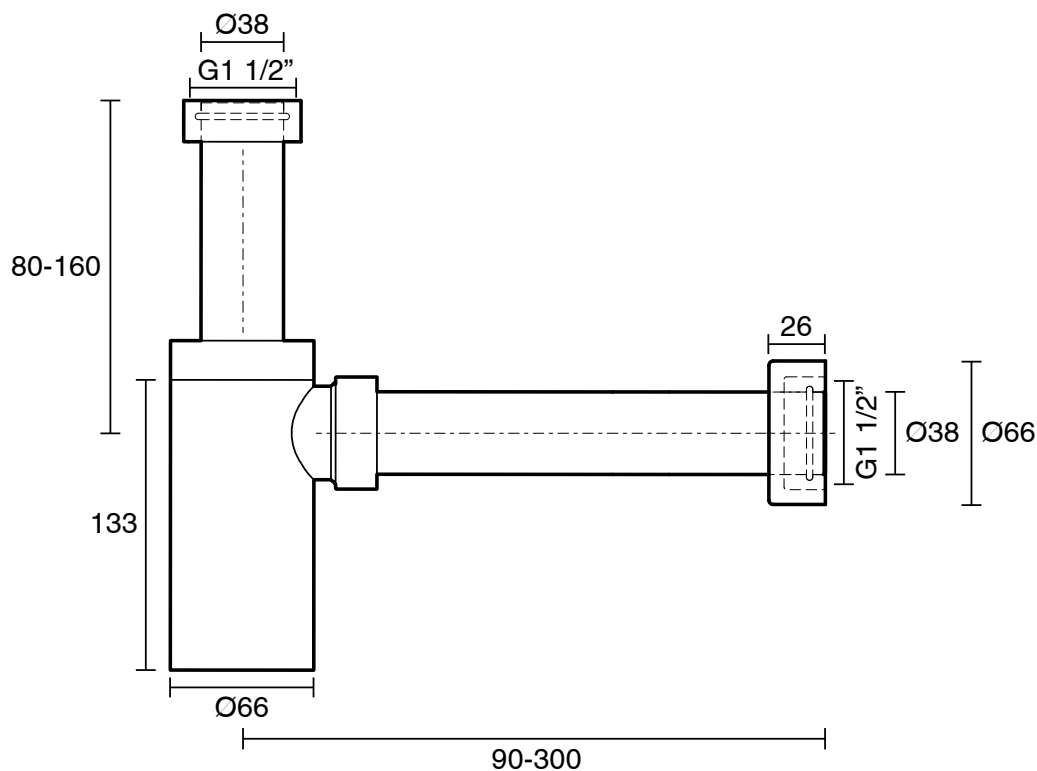

mizu

Mizu Drift Bottle Trap 40mm Chrome

2262546

SPECIFICATIONS	
Recommended Use	Residential;Commercial
Colour Finish	Polished Chrome
Primary Material	DR Brass
WARRANTY	
Parts Replacement Only - excludes labour costs (Years)	1
<i>Please refer to Mizu Warranty page for full Terms and Conditions</i>	

Disclaimer: Products in this specification manual must by regulation be installed by licensed and registered trade people. The manufacturer/distributor reserves the right to vary specifications or delete models from their range without prior notification. Dimensions are nominal measurements only. Dimensions and set-outs listed are correct at time of publication however the manufacturer/distributor takes no responsibility for printing errors.