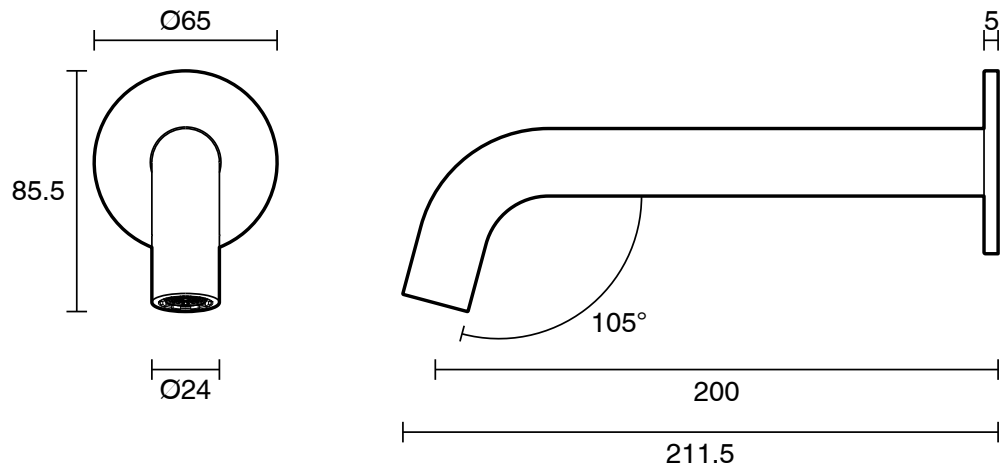

## Mizu Drift Wall Basin/Bath Outlet Curve Spout 200mm Brushed Nickel (6 Star) Lead Free

2267250

SPECIFICATIONS	
Recommended Use	Residential;Commercial
Colour Finish	Brushed Nickel
Primary Material	Lead Free Brass
Recommended Pressure Range	150 - 500 kPa as per AS3500
Max Continuous Working Temperature (deg C)	65
Min Continuous Working Temperature (deg C)	5
WARRANTY	
Residential & Commercial Use (Years)	25
Spare Parts & Labour (Years)	1
<i>Please refer to Mizu Warranty page for full Terms and Conditions</i>	