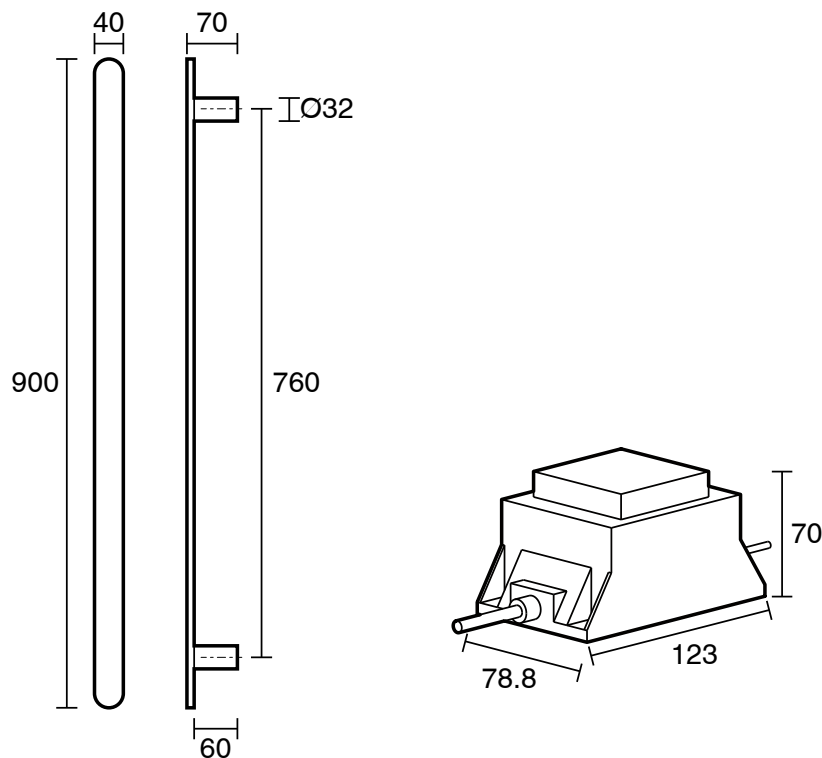

mizu

Mizu Soothe Vertical Heated Towel Rail (Triple Pack) Brushed Brass

9512409

SPECIFICATIONS

Recommended Use	Residential;Commercial
Colour Finish	Brushed Brass
Primary Material	Stainless Steel 304
Mounting	Wall
Electrical Connection Type	Hardwired
Heating Method	Dry Element
Power Supply (V)	12V AC
IP Rating	IP45

WARRANTY

Residential & Commercial Use (Years)	10
Spare Parts & Labour (Years)	1

Please refer to Mizu Warranty page for full Terms and Conditions

Dimensions are nominal measurements only.

CLEANING RECOMMENDATIONS:

We recommend the use of soapy water or approved cleaners. This product should not be cleaned with abrasive materials. Damage caused by any improper treatment is not covered by the product warranty. Refer to Warranty Conditions

Disclaimer: Products in this specification manual must by regulation be installed by licensed and registered trade people. The manufacturer/distributor reserves the right to vary specifications or delete models from their range without prior notification. Dimensions are nominal measurements only. Dimensions and set-outs listed are correct at time of publication however the manufacturer/distributor takes no responsibility for printing errors.

Published 01/04/2026

To see the complete Mizu range go to www.reece.com.au