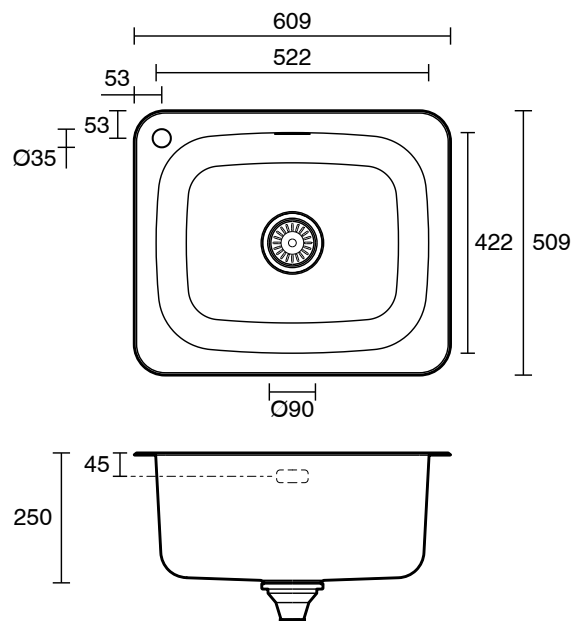

Posh Solus MK2 Inset/Undermount Laundry Trough 45 Litre Left Hand Taphole with Overflow Stainless Steel

2406944

SPECIFICATIONS

Recommended Use	Residential;Commercial
Trough Colour	Stainless Steel
Primary Material	Stainless Steel 304
Bowl Type	Inset / Semi Inset;Under Mount / Under Counter
Number of Bowls	Single
Bowl Capacity (L)	45
Overflow Included	Yes
Plug & Waste Included	Yes
Plug & Waste Size	90mm Basket Waste
Taphole Options	One
Mounting	Product Surface

WARRANTY

Residential & Commercial Use (Years)	30
Spare Parts & Labour (Years)	1

Please refer to Posh Warranty Page for full Terms and Conditions

Dimensions are nominal measurements only.

CLEANING RECOMMENDATIONS:

We recommend the use of soapy water or approved cleaners. This product should not be cleaned with abrasive materials. Damage caused by any improper treatment is not covered by the product warranty. Refer to Warranty Conditions

Disclaimer: Products in this specification manual must by regulation be installed by licensed and registered trade people. The manufacturer/distributor reserves the right to vary specifications or delete models from their range without prior notification. Dimensions are nominal measurements only. Dimensions and set-outs listed are correct at time of publication however the manufacturer/distributor takes no responsibility for printing errors.

Published 01/04/2026

To see the complete Posh range go to www.reece.com.au