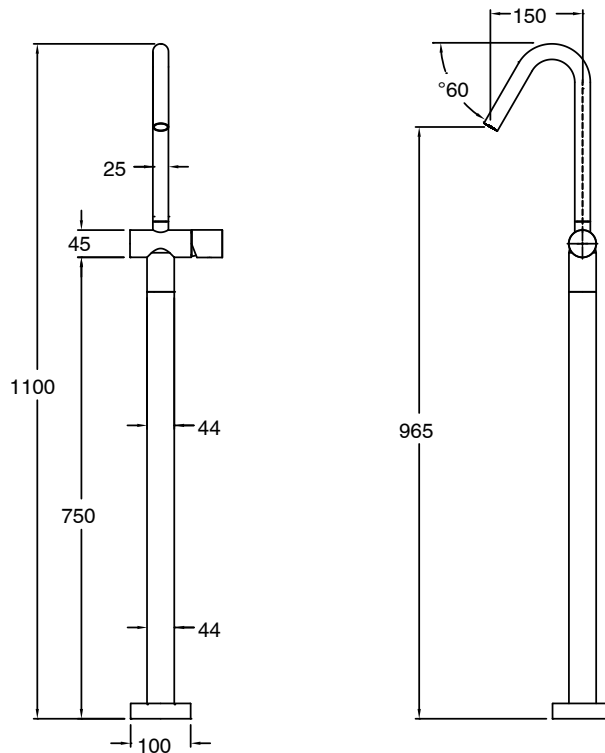

SUSSEX

Sussex Pure Floor Mounted Bath Mixer Tap Trimset with Linear Textured Handle
PVD Brushed Nickel
9511616

SPECIFICATIONS

Recommended Use	Residential;Commercial
Colour Finish	Brushed Nickel
Primary Material	DR Brass
Recommended Pressure Range	150 - 500 kPa as per AS3500
Max Continuous Working Temperature (deg C)	65
Min Continuous Working Temperature (deg C)	1

WARRANTY

Residential Use (Years)	40
Commercial Use (Years)	10

Please refer to Sussex Warranty page for full Terms and Conditions

Dimensions are nominal measurements only.

CLEANING RECOMMENDATIONS:

We recommend the use of soapy water or approved cleaners. This product should not be cleaned with abrasive materials. Damage caused by any improper treatment is not covered by the product warranty. Refer to Warranty Conditions

Disclaimer: Products in this specification manual must by regulation be installed by licensed and registered trade people. The manufacturer/distributor reserves the right to vary specifications or delete models from their range without prior notification. Dimensions are nominal measurements only. Dimensions and set-outs listed are correct at time of publication however the manufacturer/distributor takes no responsibility for printing errors.

Published 21/04/2026

To see the complete Sussex range go to www.reece.com.au