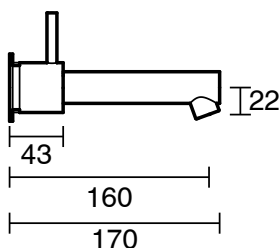

SUSSEX

Scala Straight Wall Basin Set 160mm PVD Brushed Bronze (6 Star) Lead Free

52477

SPECIFICATIONS

Recommended Use	Residential;Commercial
Colour Finish	Brushed Bronze
Primary Material	Lead Free Brass
Recommended Pressure Range	150 - 500 kPa as per AS3500
Max Continuous Working Temperature (deg C)	65
Min Continuous Working Temperature (deg C)	1

WARRANTY

Residential Use (Years)	40
Commercial Use (Years)	10

Please refer to Sussex Warranty page for full Terms and Conditions

Dimensions are nominal measurements only.

CLEANING RECOMMENDATIONS:

We recommend the use of soapy water or approved cleaners. This product should not be cleaned with abrasive materials. Damage caused by any improper treatment is not covered by the product warranty. Refer to Warranty Conditions

Disclaimer: Products in this specification manual must by regulation be installed by licensed and registered trade people. The manufacturer/distributor reserves the right to vary specifications or delete models from their range without prior notification. Dimensions are nominal measurements only. Dimensions and set-outs listed are correct at time of publication however the manufacturer/distributor takes no responsibility for printing errors.

Published 12/05/2026

To see the complete Sussex range go to www.reece.com.au