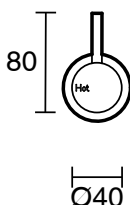

SUSSEX

Scala Straight Wall Basin Set 160mm PVD Brushed Bronze (6 Star) Lead Free

52477

SPECIFICATIONS

Recommended Use	Residential;Commercial
Colour Finish	Brushed Bronze
Primary Material	Lead Free Brass
Recommended Pressure Range	150 - 500 kPa as per AS3500
Max Continuous Working Temperature (deg C)	65
Min Continuous Working Temperature (deg C)	1

WARRANTY

Residential Use (Years)	40
Commercial Use (Years)	10

Please refer to Sussex Warranty page for full Terms and Conditions