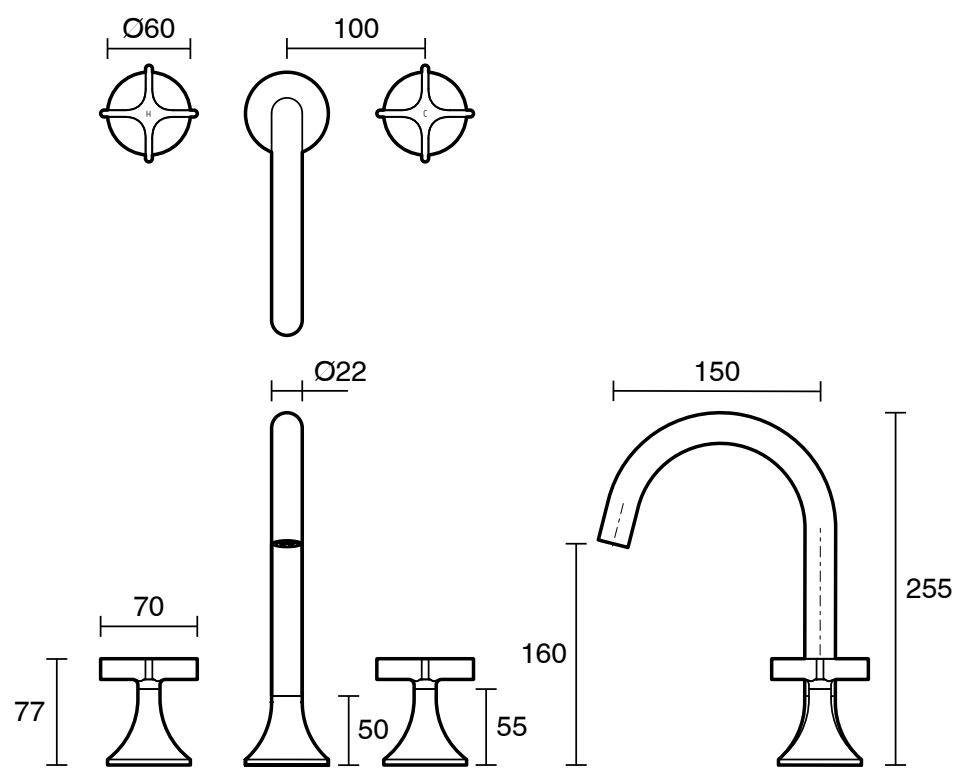

SUSSEX

Sussex Oria Cross Handle Basin Set PVD Matte Black (5 Star) Lead Free

39647

SPECIFICATIONS

Recommended Use	Residential;Commercial
Colour Finish	Matte Black
Primary Material	Lead Free Brass
Recommended Pressure Range	150 - 500 kPa as per AS3500
Max Continuous Working Temperature (deg C)	65
Min Continuous Working Temperature (deg C)	1

WARRANTY

Residential Use (Years)	40
Commercial Use (Years)	10

Please refer to Sussex Warranty page for full Terms and Conditions

Dimensions are nominal measurements only.

CLEANING RECOMMENDATIONS:

We recommend the use of soapy water or approved cleaners. This product should not be cleaned with abrasive materials. Damage caused by any improper treatment is not covered by the product warranty. Refer to Warranty Conditions

Disclaimer: Products in this specification manual must by regulation be installed by licensed and registered trade people. The manufacturer/distributor reserves the right to vary specifications or delete models from their range without prior notification. Dimensions are nominal measurements only. Dimensions and set-outs listed are correct at time of publication however the manufacturer/distributor takes no responsibility for printing errors.

Published 30/04/2026

To see the complete Sussex range go to www.reece.com.au