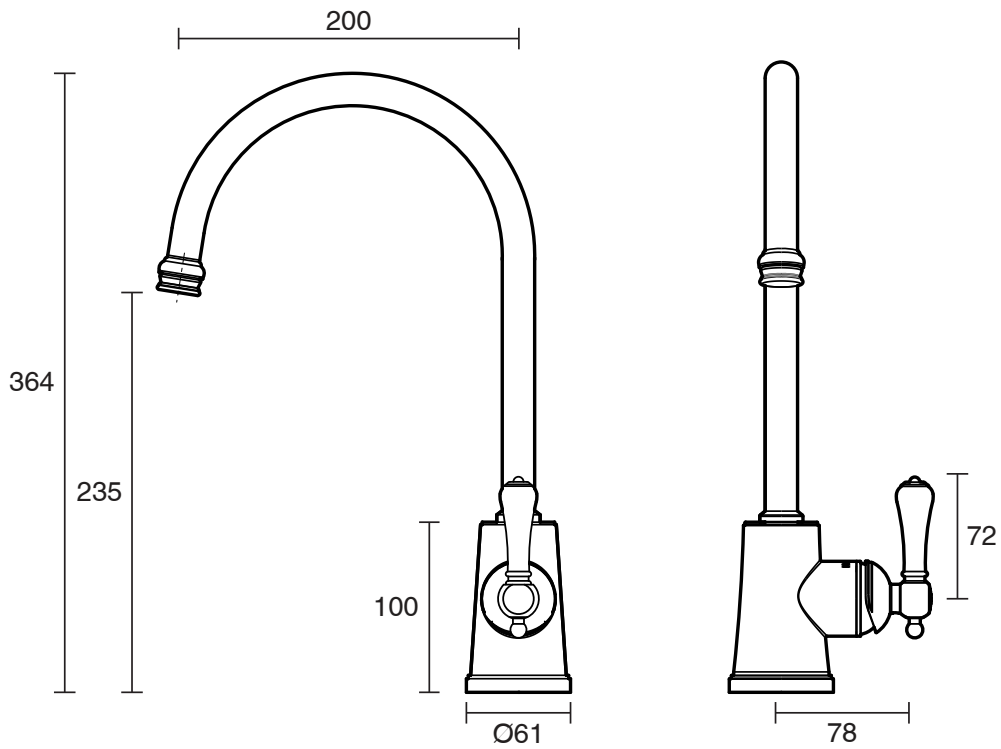

KADO

Kado Era Sink Mixer Large Porcelain Handle Brass Gold (5 Star) Lead Free

9507624

SPECIFICATIONS	
Recommended Use	Residential;Commercial
Colour Finish	Brass Gold
Primary Material	Lead Free Brass
Recommended Pressure Range	150 - 500 kPa as per AS3500
Max Continuous Working Temperature (deg C)	80
Min Continuous Working Temperature (deg C)	5
WARRANTY	
Residential & Commercial Use (Years)	25
Spare Parts & Labour (Years)	1
<i>Please refer to Kado Warranty page for full Terms and Conditions</i>	